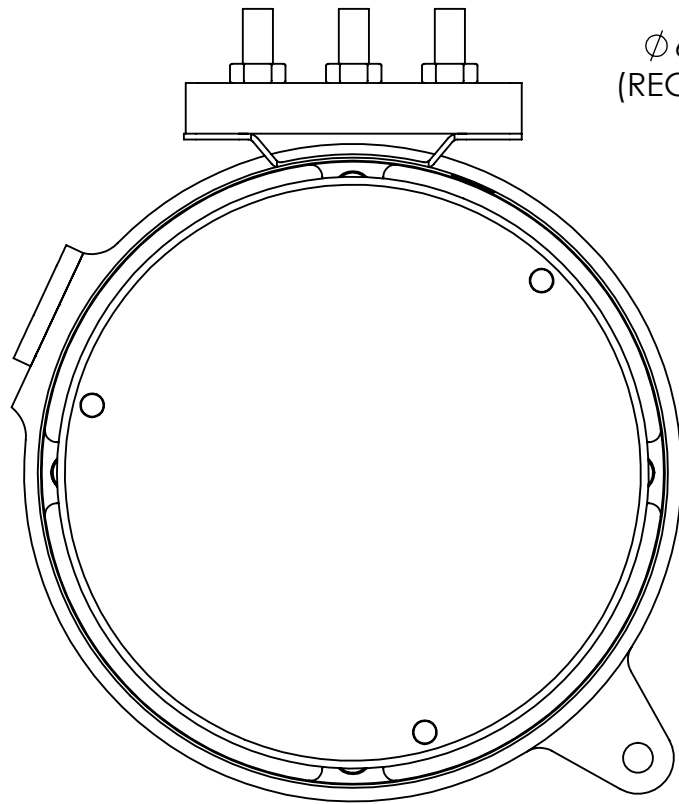

# AC9-37.51

BRAKE END

$\varnothing 6.102$   
(REGISTER)

GRAZIANO GOLF  
CAR STYLE ADAPTER

10 SPLINE GRAZIANO  
GOLF CAR COUPLER

DRIVE END