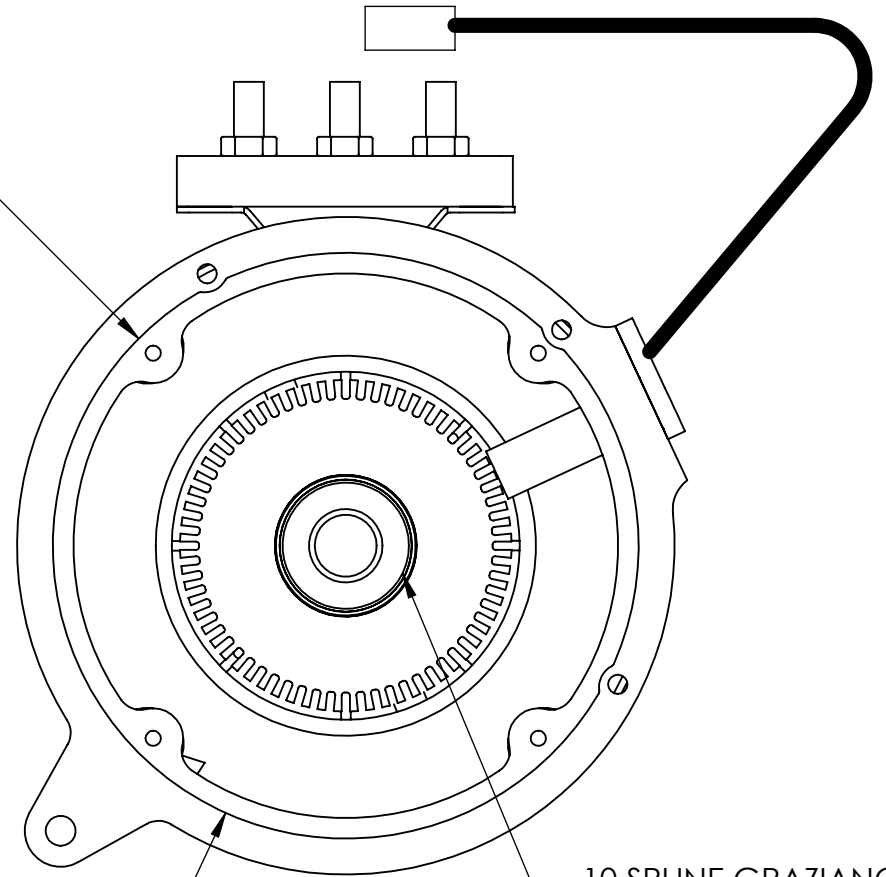

AC9-37.51

BRAKE END

Ø 6.102
(REGISTER)

GRAZIANO GOLF
CAR STYLE ADAPTER

10 SPLINE GRAZIANO
GOLF CAR COUPLER

DRIVE END