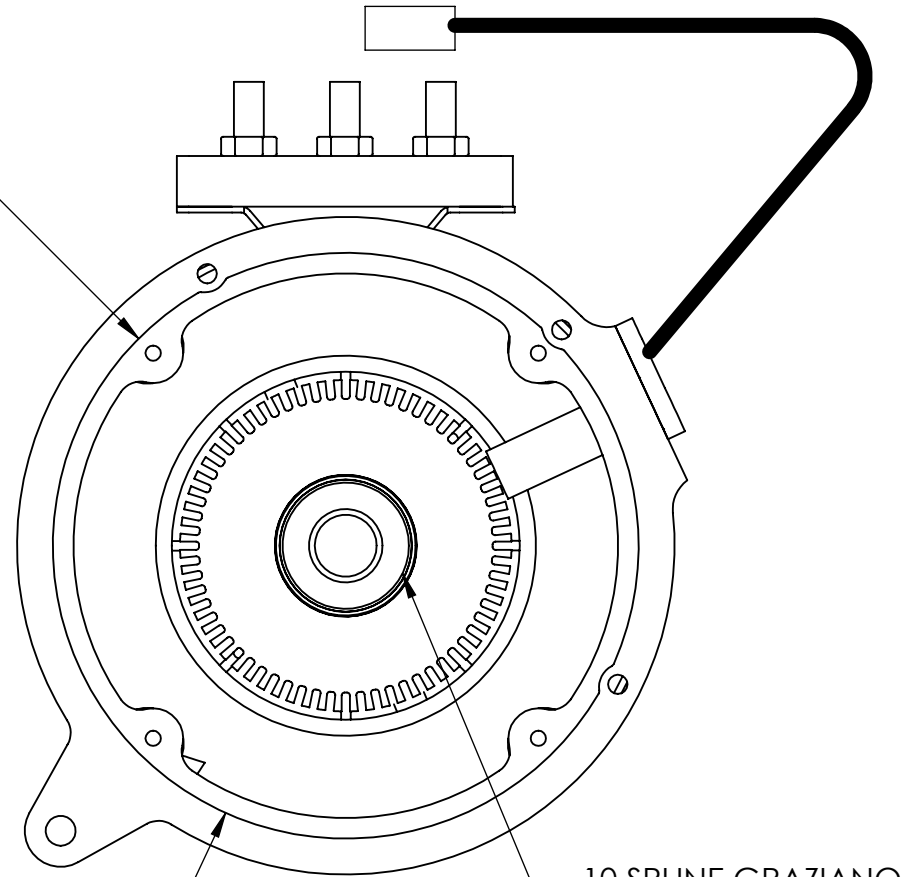

# AC9-37.51

BRAKE END

$\varnothing 6.102$   
(REGISTER)

GRAZIANO GOLF  
CAR STYLE ADAPTER

10 SPLINE GRAZIANO  
GOLF CAR COUPLER

DRIVE END