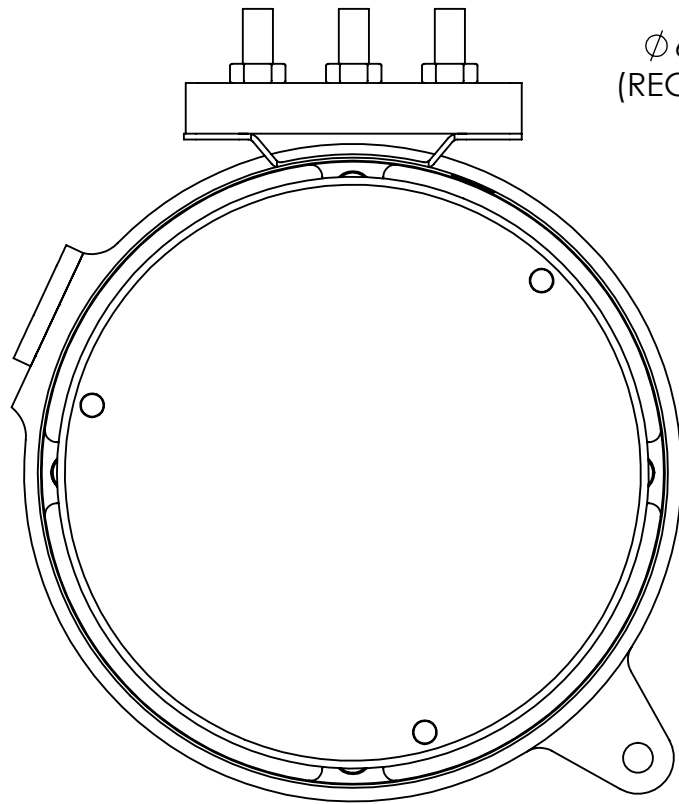

AC9-37.51

BRAKE END

Ø 6.102
(REGISTER)

GRAZIANO GOLF
CAR STYLE ADAPTER

10 SPLINE GRAZIANO
GOLF CAR COUPLER

DRIVE END