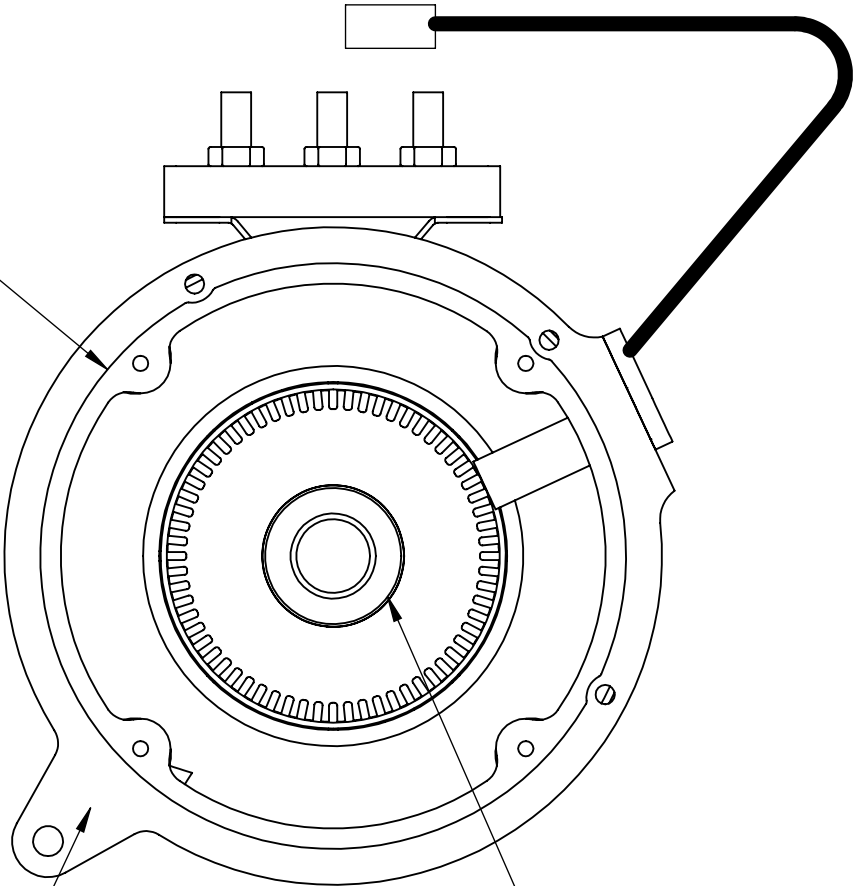

# AC9-37.52

BRAKE END

Ø 6.102 REGISTER

GRAZIANO GOLF CAR STYLE ADAPTER

DRIVE END

19 SPLINE DANA/ SPICER/GRAZIANO COUPLER