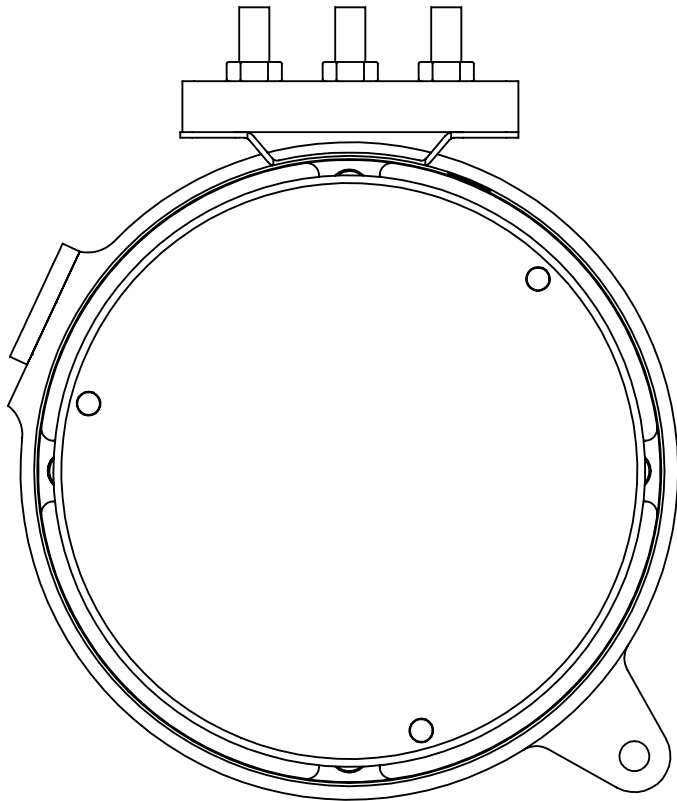

# AC9-37.52

BRAKE END

Ø 6.102 REGISTER

GRAZIANO GOLF CAR STYLE ADAPTER

DRIVE END

19 SPLINE DANA/ SPICER/GRAZIANO COUPLER