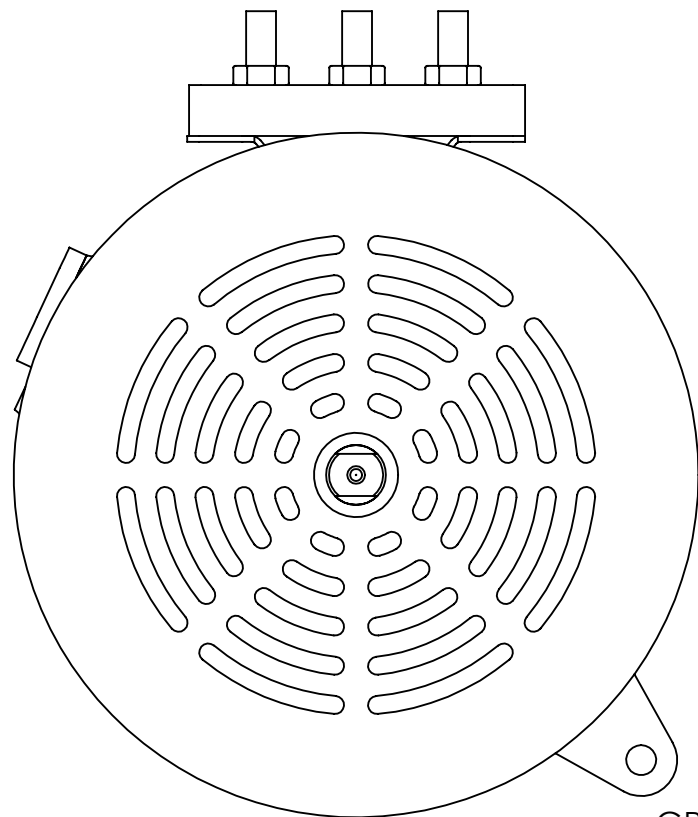

AC12-07.51

OPPOSITE
DRIVE END

Ø6.10
REGISTER

GRAZIANO GOLF
CAR STYLE ADAPTER

DRIVE END

10 SPLINE GRAZIANO
GOLF CAR COUPLER