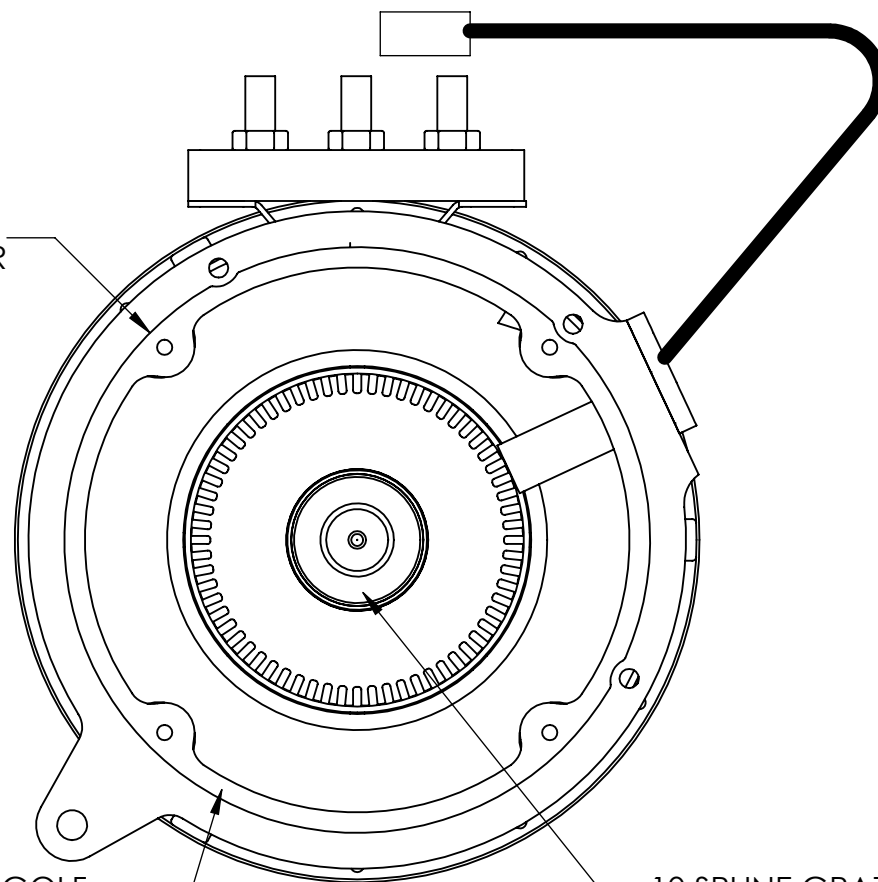

AC12-07.51

OPPOSITE
DRIVE END

Ø6.10
REGISTER

GRAZIANO GOLF
CAR STYLE ADAPTER

DRIVE END

10 SPLINE GRAZIANO
GOLF CAR COUPLER