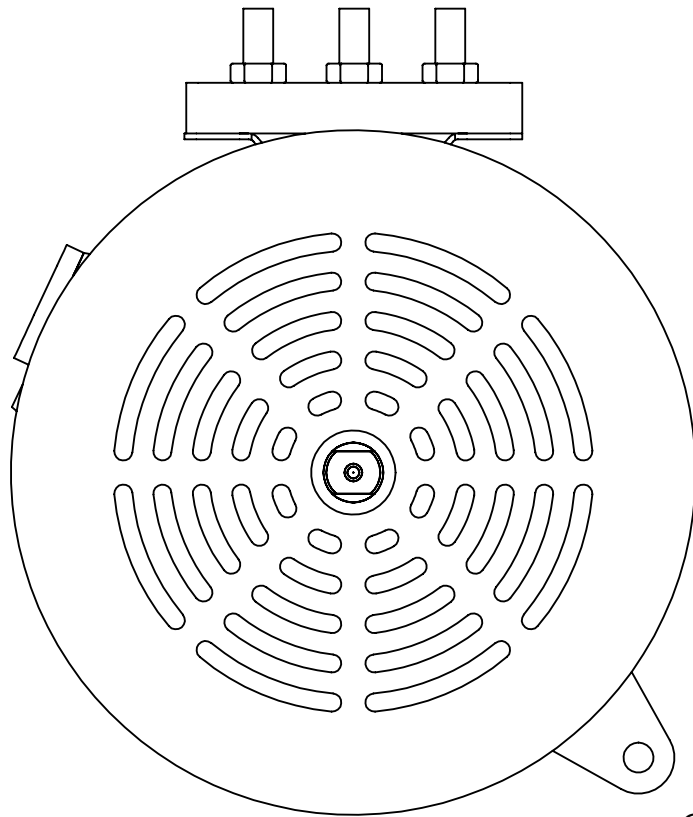

# AC12-07.52

OPPOSITE  
DRIVE END

Ø6.10  
REGISTER

GRAZIANO GOLF  
CAR STYLE ADAPTER

DRIVE END

19 SPLINE DANA/  
SPICER/GRAZIANO  
COUPLER