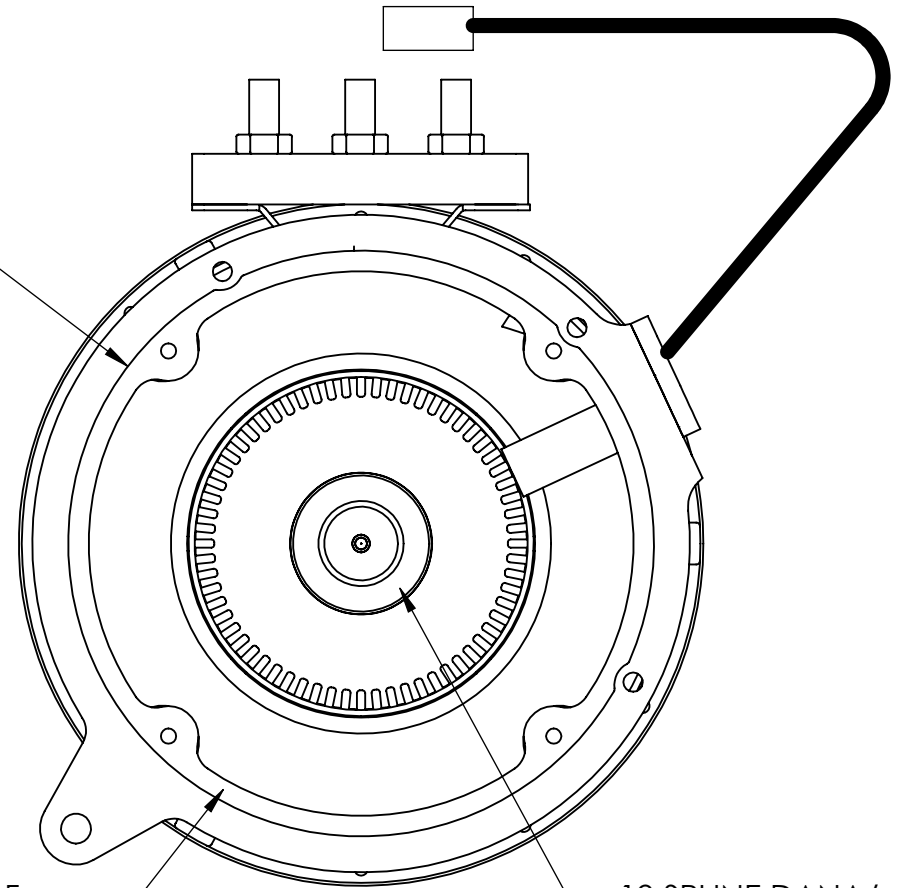

# AC12-07.52

OPPOSITE  
DRIVE END

Ø6.10  
REGISTER

GRAZIANO GOLF  
CAR STYLE ADAPTER

DRIVE END

19 SPLINE DANA/  
SPICER/GRAZIANO  
COUPLER