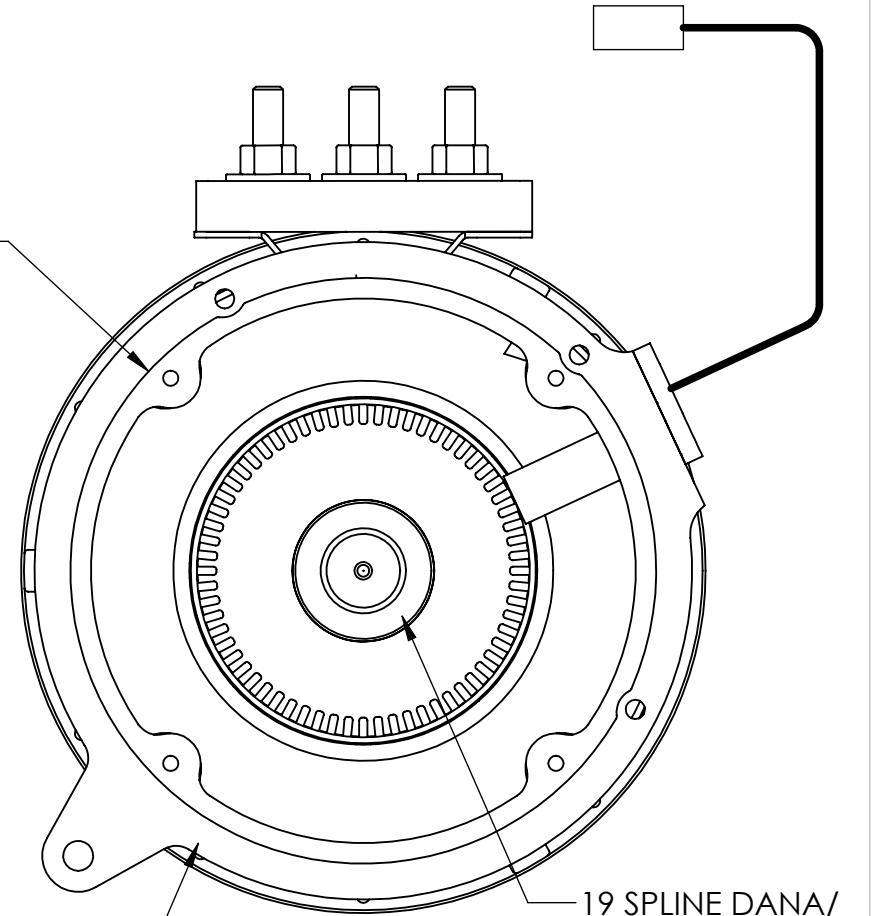

AC20-07.52

OPPOSITE
DRIVE END

Ø 6.102
REGISTER

GRAZIANO GOLF
CAR STYLE ADAPTER

DRIVE END

19 SPLINE DANA/
SPICER/GRAZIANO
COUPLER