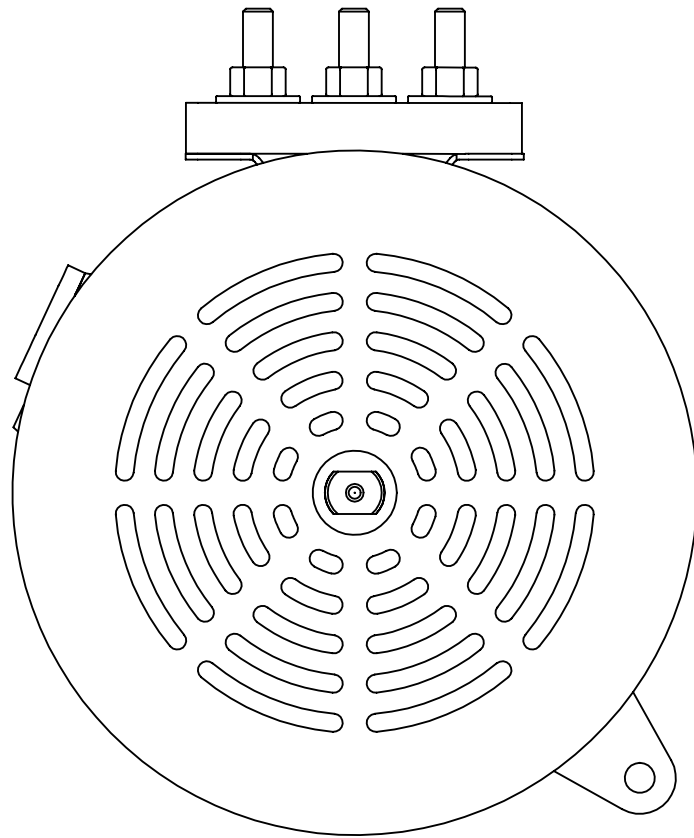

AC20-07.52

OPPOSITE
DRIVE END

Ø 6.102
REGISTER

GRAZIANO GOLF
CAR STYLE ADAPTER

DRIVE END

19 SPLINE DANA/
SPICER/GRAZIANO
COUPLER