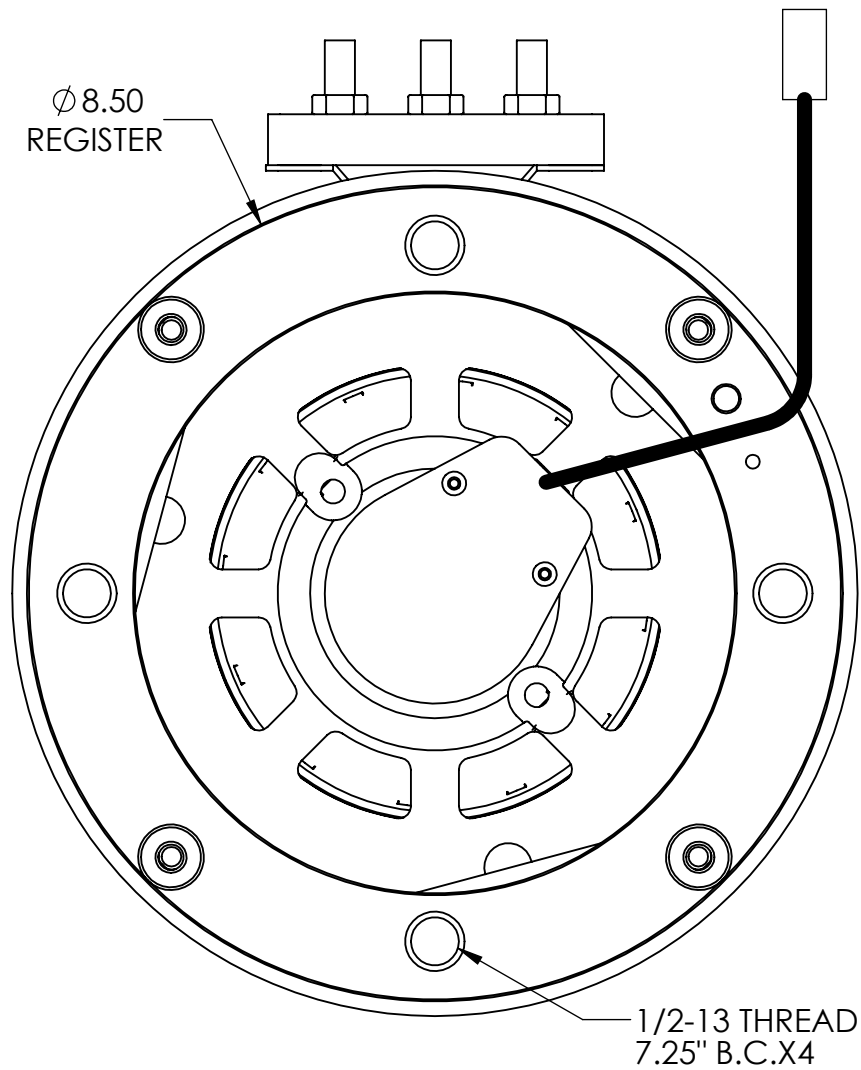

# AC3X-16.02

ENCODER END

DRIVE END

AC35-16.02 Encoder Cables

1=Original style with Molex Connector, Enc-002

2= Original Miles style with 6 pin Duetsch DT Series connector, AC31-Encoder cable