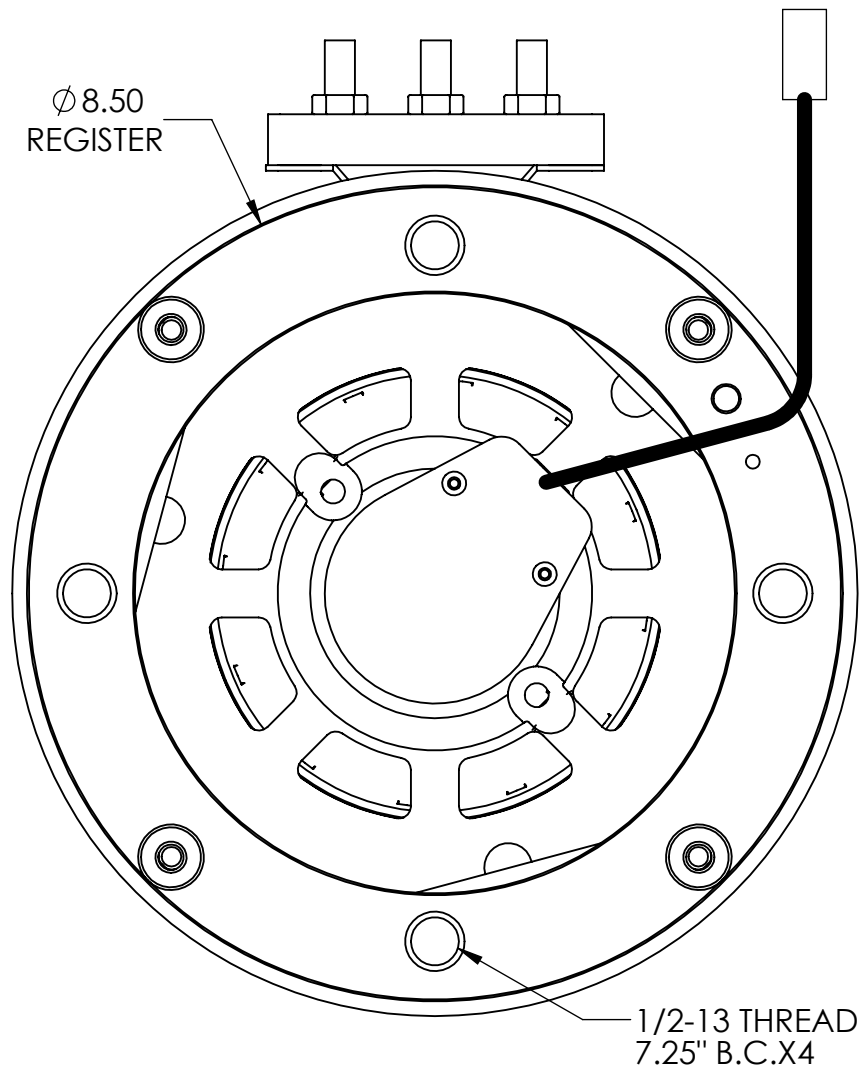

AC3X-16.02

ENCODER END

DRIVE END

AC35-16.02 Encoder Cables

1=Original style with Molex Connector, Enc-002

2= Original Miles style with 6 pin Duetsch DT Series connector, AC31-Encoder cable