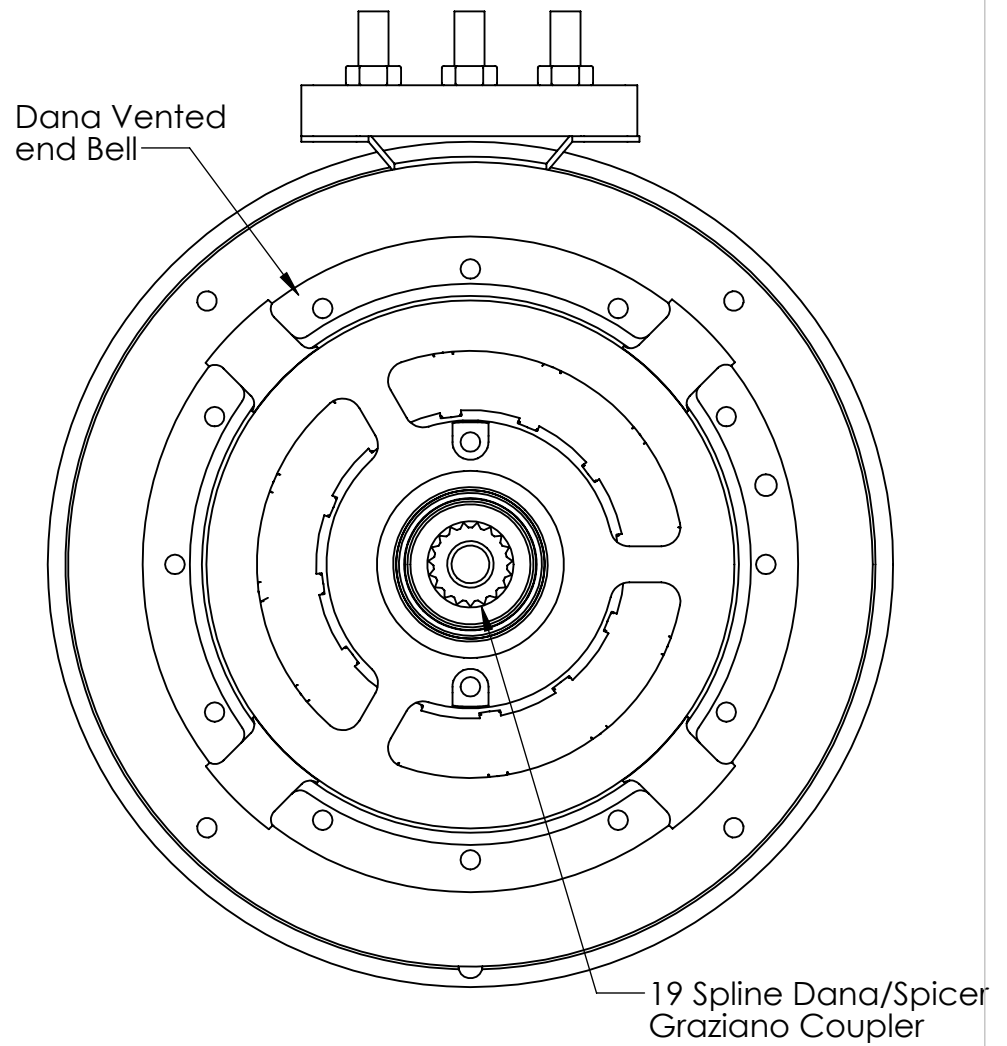

AC3X-16.02

ENCODER END

DRIVE END

AC35-16.02 Encoder Cables

1=Original style with Molex Connector, Enc-002

2= Original Miles style with 6 pin Duetsch DT Series connector, AC31-Encoder cable