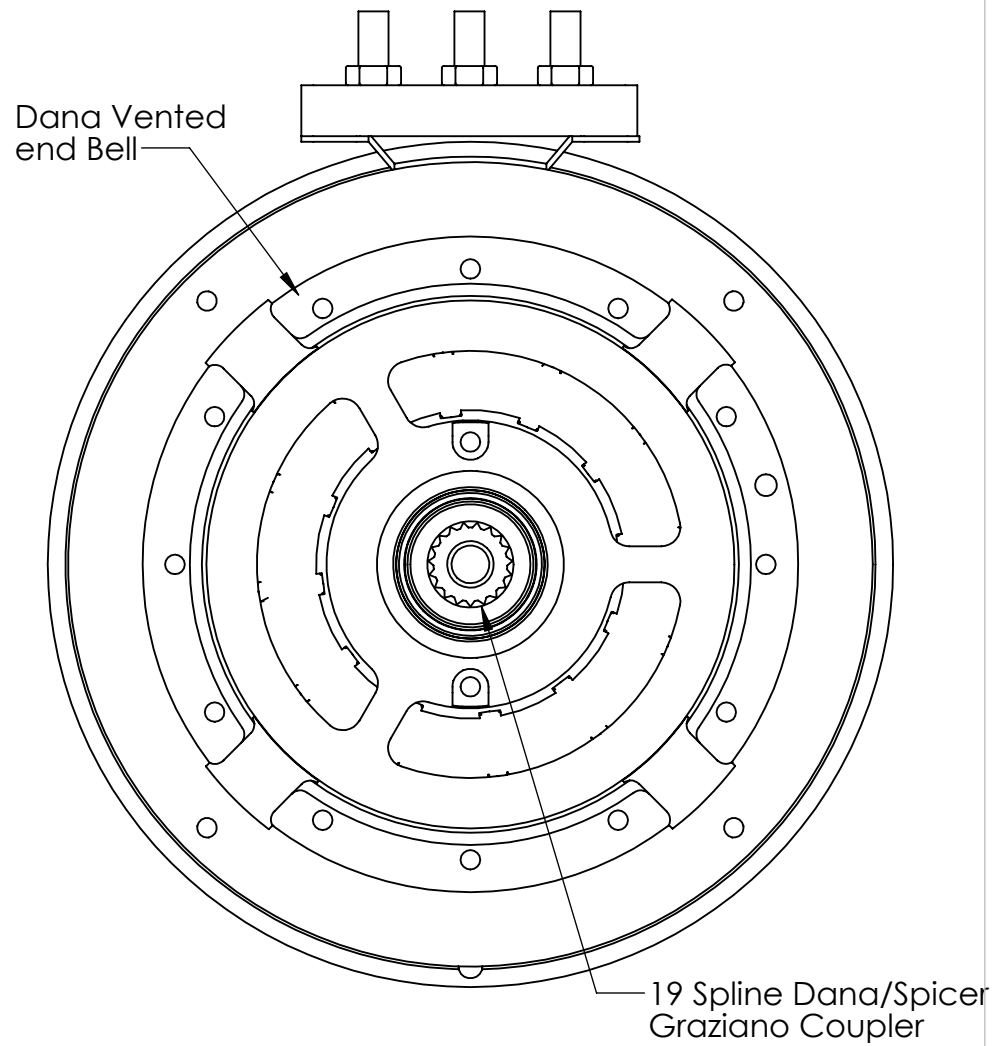

# AC3X-16.02

ENCODER END

DRIVE END

AC35-16.02 Encoder Cables

1=Original style with Molex Connector, Enc-002

2= Original Miles style with 6 pin Duetsch DT Series connector, AC31-Encoder cable