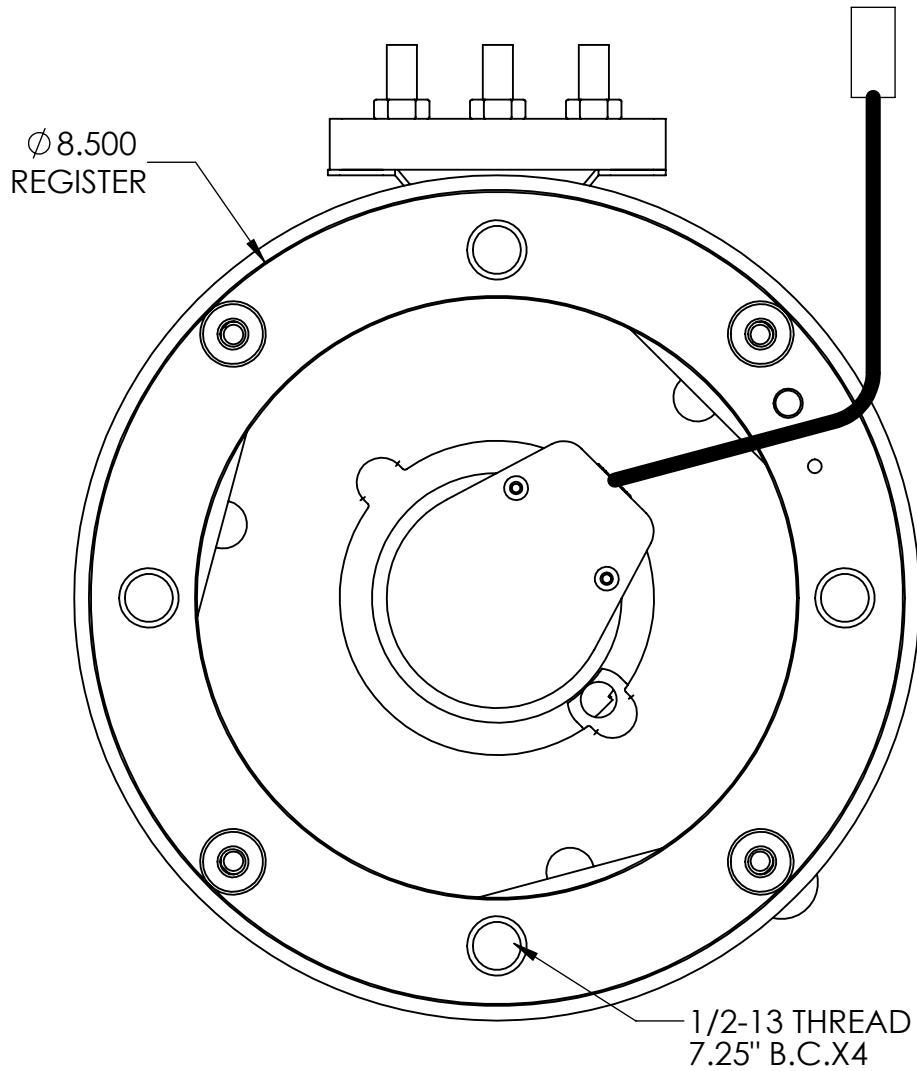

AC3X-19.02

ENCODER END

DRIVE END

AC35-19.02 Encoder Cables
2= Original Miles style with 6 pin Duetsch DT Series connector, AC31-Encoder cable