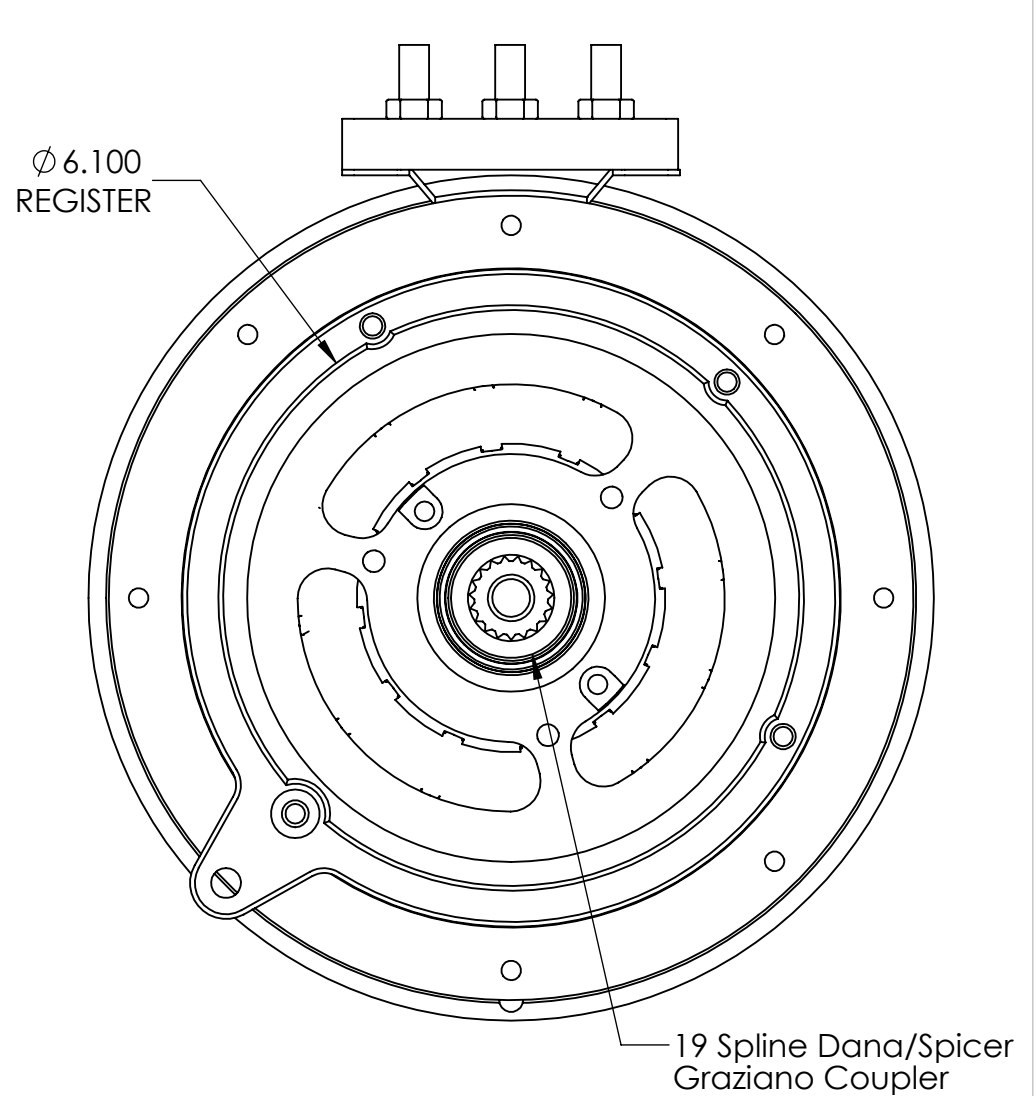

AC3X-19.02

ENCODER END

DRIVE END

AC35-19.02 Encoder Cables
2= Original Miles style with 6 pin Duetsch DT Series connector, AC31-Encoder cable