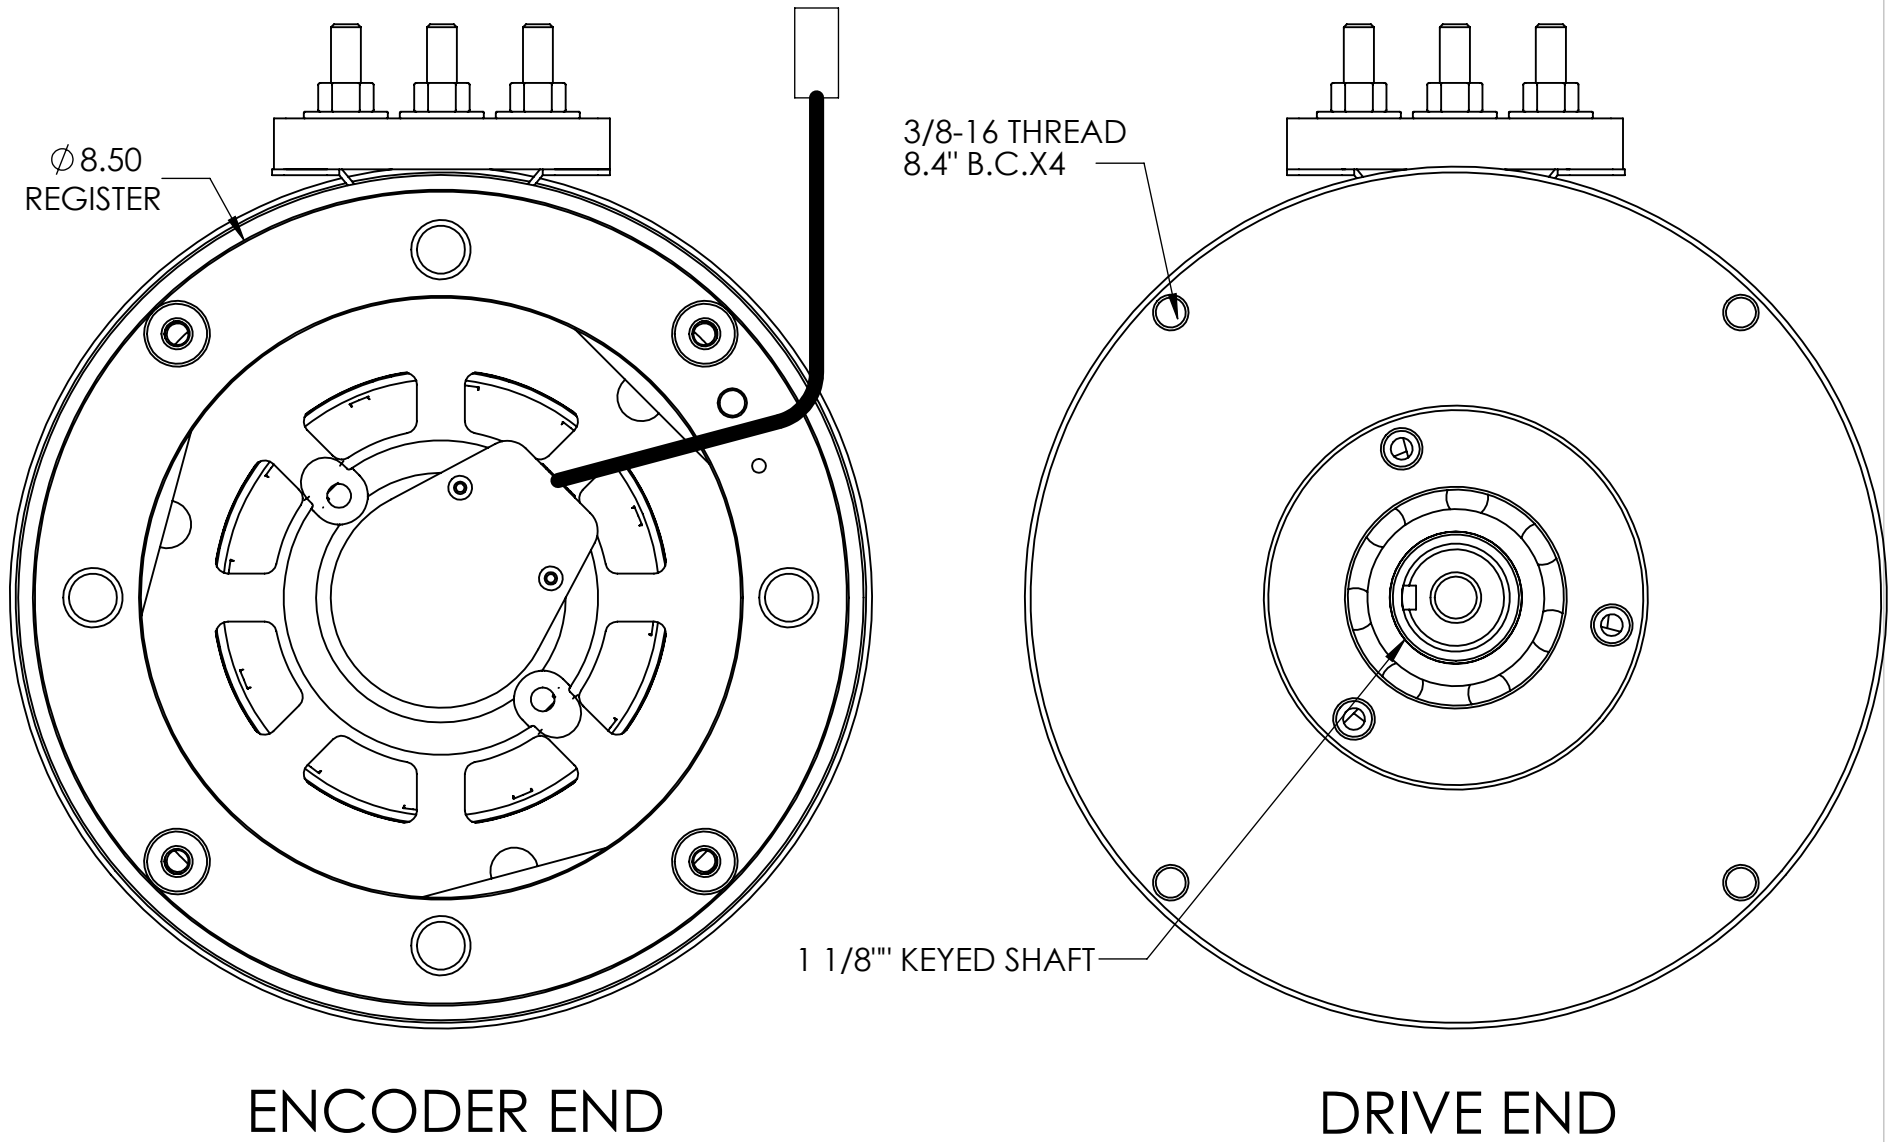

# AC3X-27.25

AC35-27.25 Encoder Cables  
2= Original Miles style with 6 pin Duetsch DT Series connector, AC31-Encoder cable