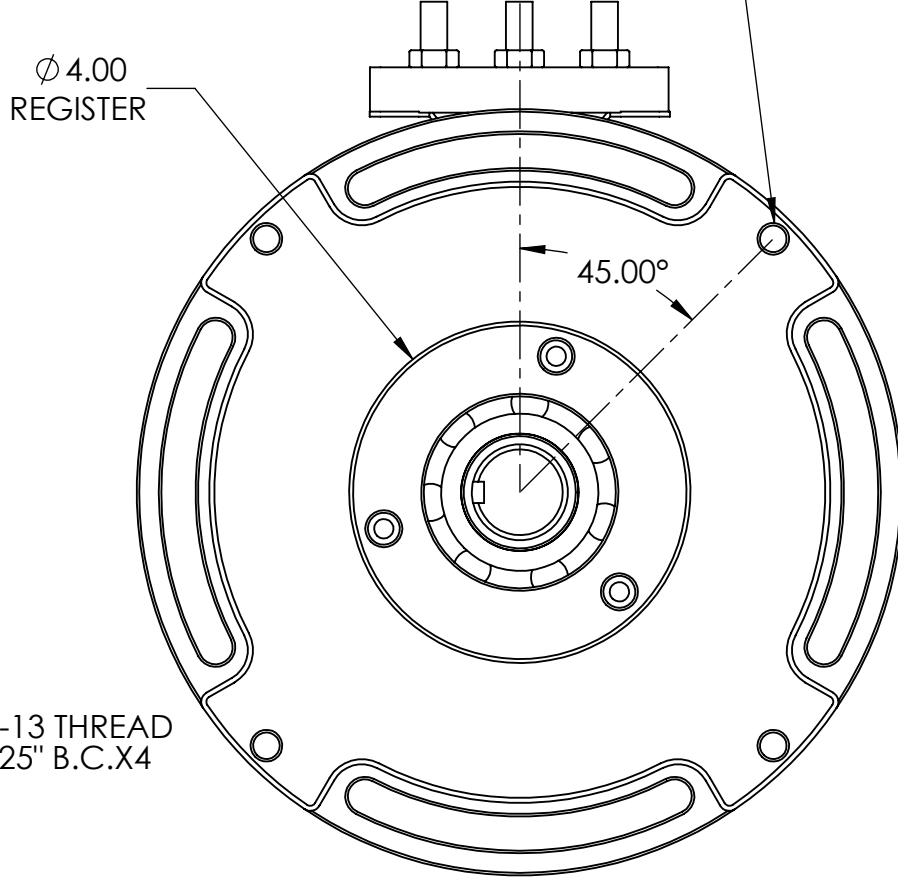

AC35x2-26.26

ENCODER END

DRIVE END

1/2-13 THREAD
7.25" B.C.X4

AC35x2-26.26 Encoder Cables
2= Original Miles style with 6 pin Duetsch DT Series connector, AC31-Encoder cable