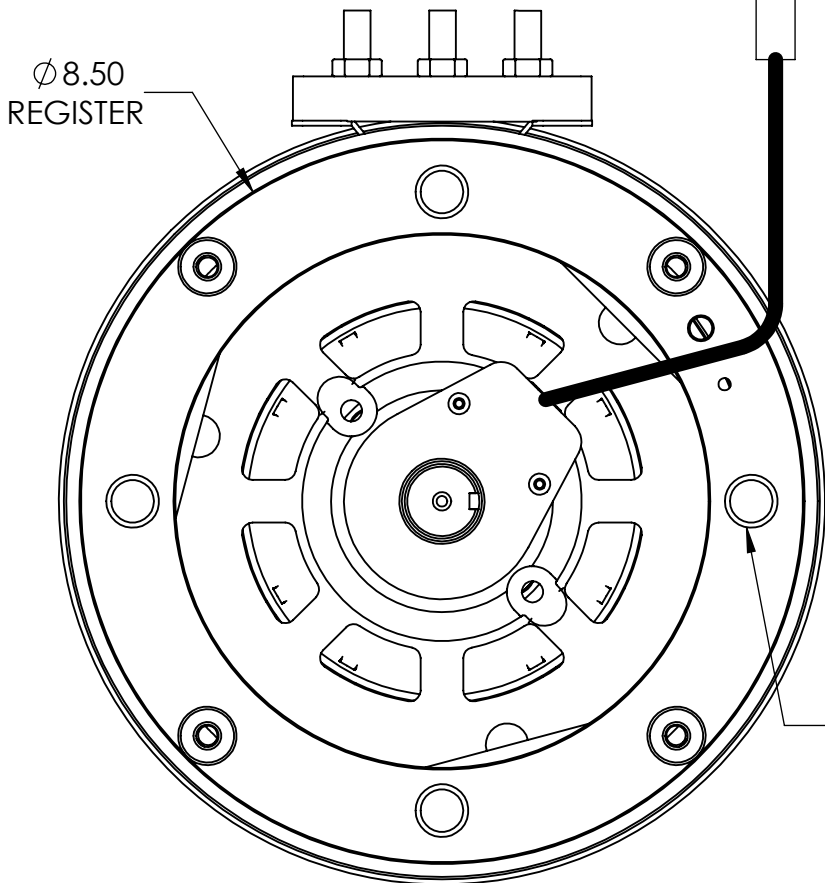

AC35x2-26.26

ENCODER END

DRIVE END

1/2-13 THREAD
7.25" B.C.X4

AC35x2-26.26 Encoder Cables
2= Original Miles style with 6 pin Duetsch DT Series connector, AC31-Encoder cable