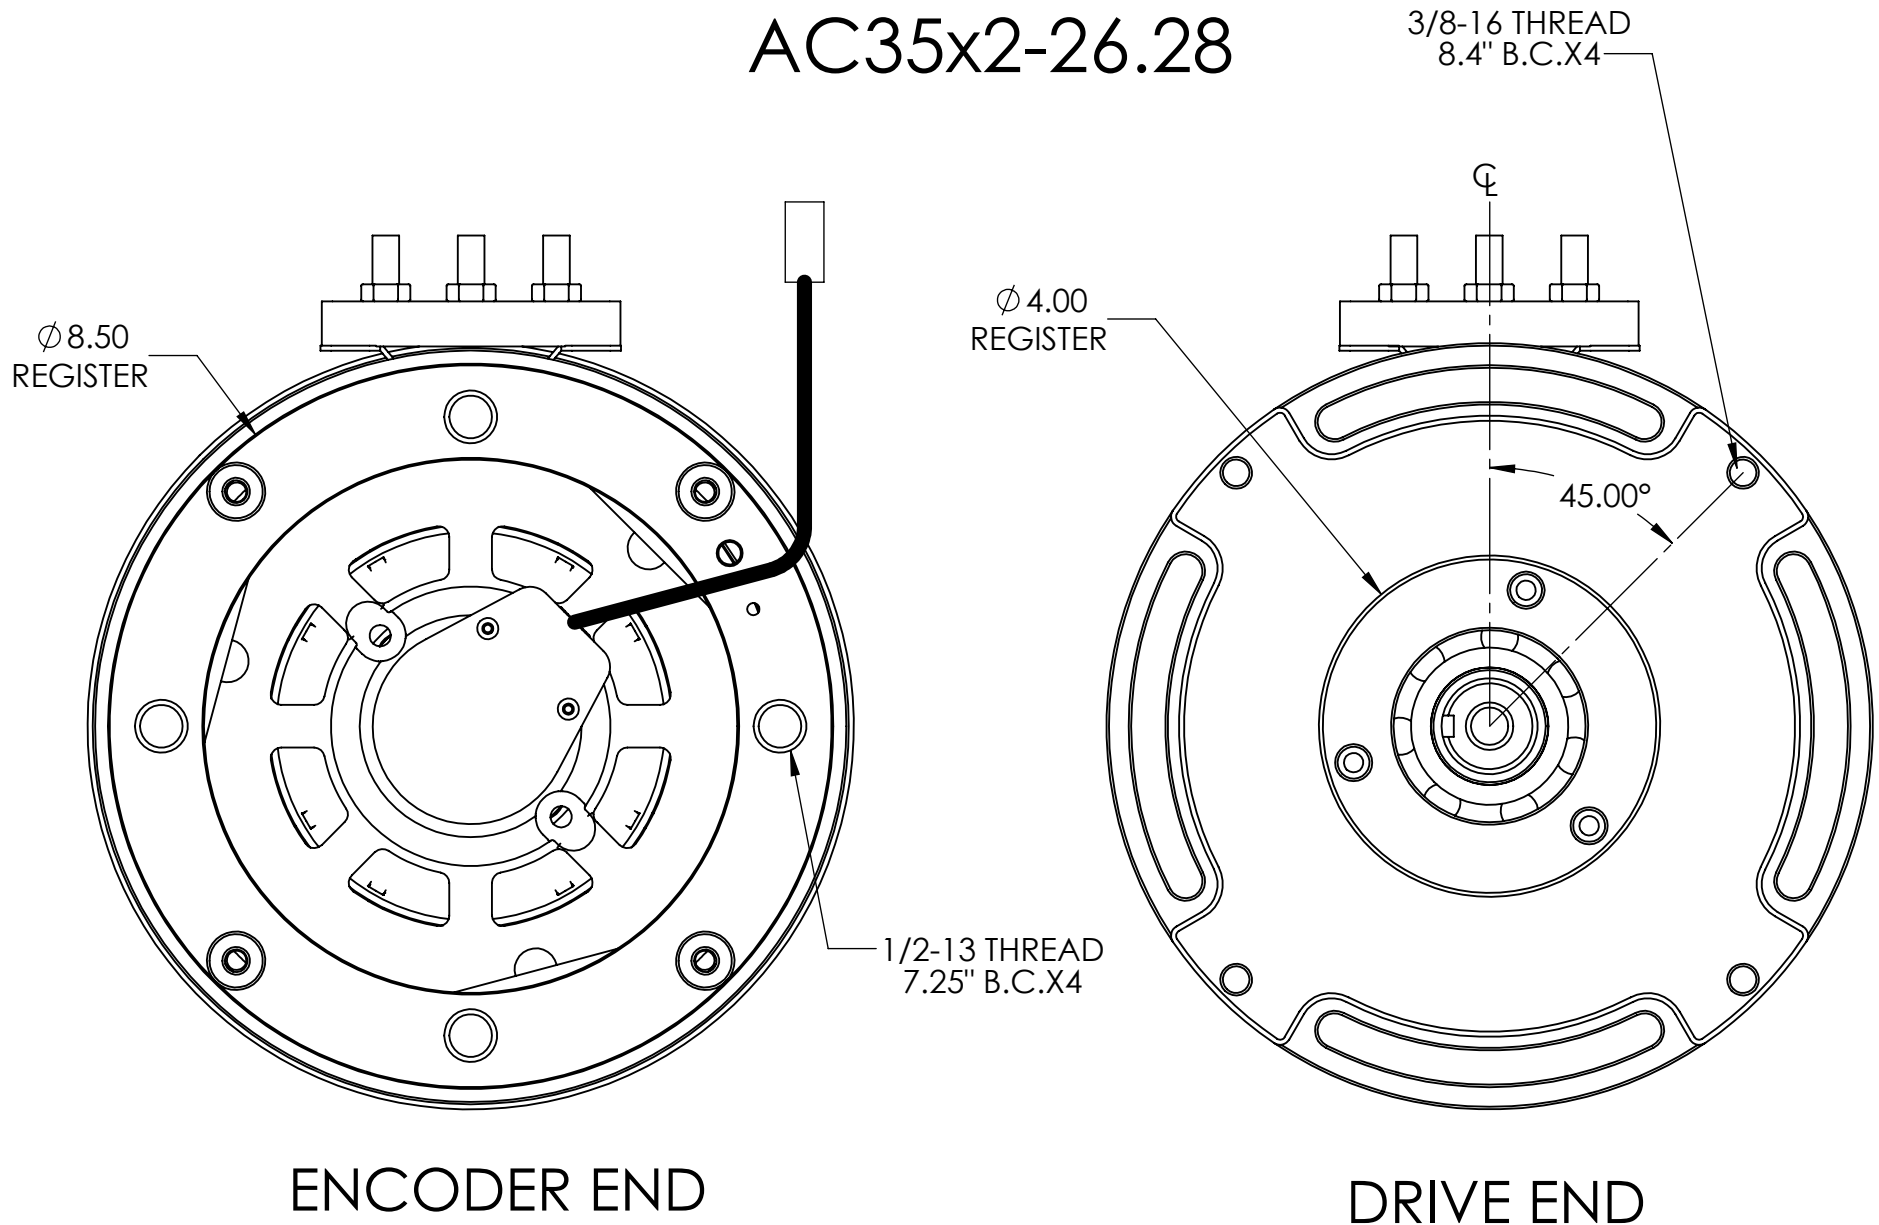

# AC35x2-26.28

AC35x2-26.28 Encoder Cables  
2= Original Miles style with 6 pin Duetsch DT Series connector, AC31-Encoder cable