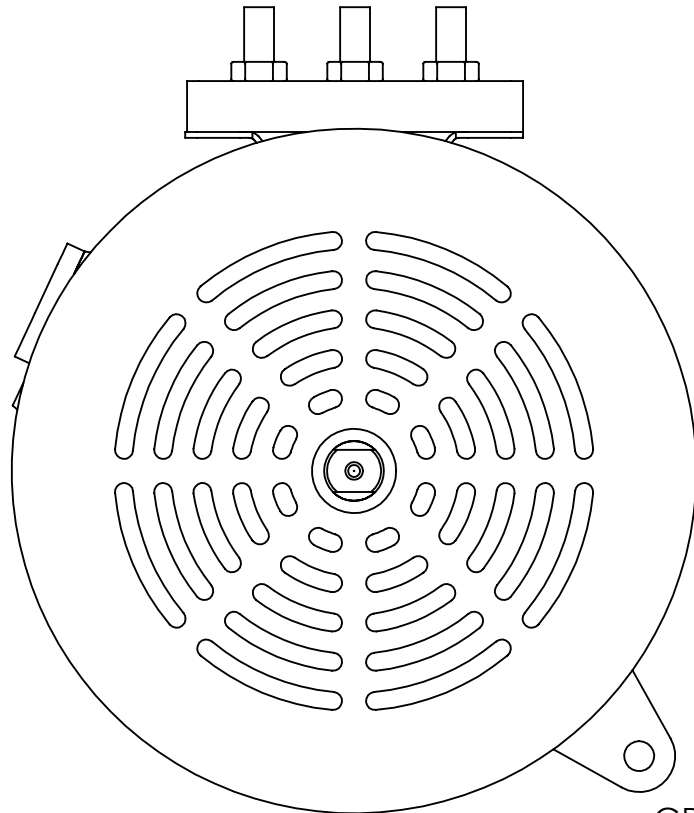

# AC9-07.51

OPPOSITE  
DRIVE END

Ø6.10  
REGISTER

GRAZIANO GOLF  
CAR STYLE ADAPTER

DRIVE END

10 SPLINE GRAZIANO  
GOLF CAR COUPLER