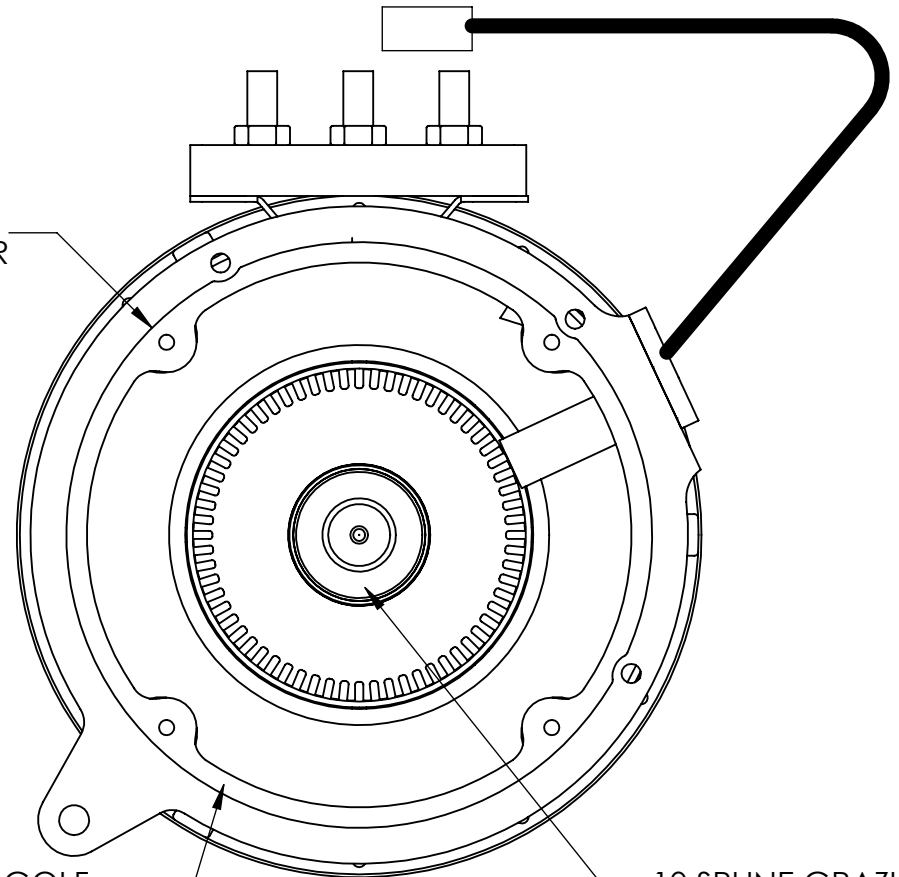

# AC9-07.51

OPPOSITE  
DRIVE END

Ø6.10  
REGISTER

GRAZIANO GOLF  
CAR STYLE ADAPTER

DRIVE END

10 SPLINE GRAZIANO  
GOLF CAR COUPLER