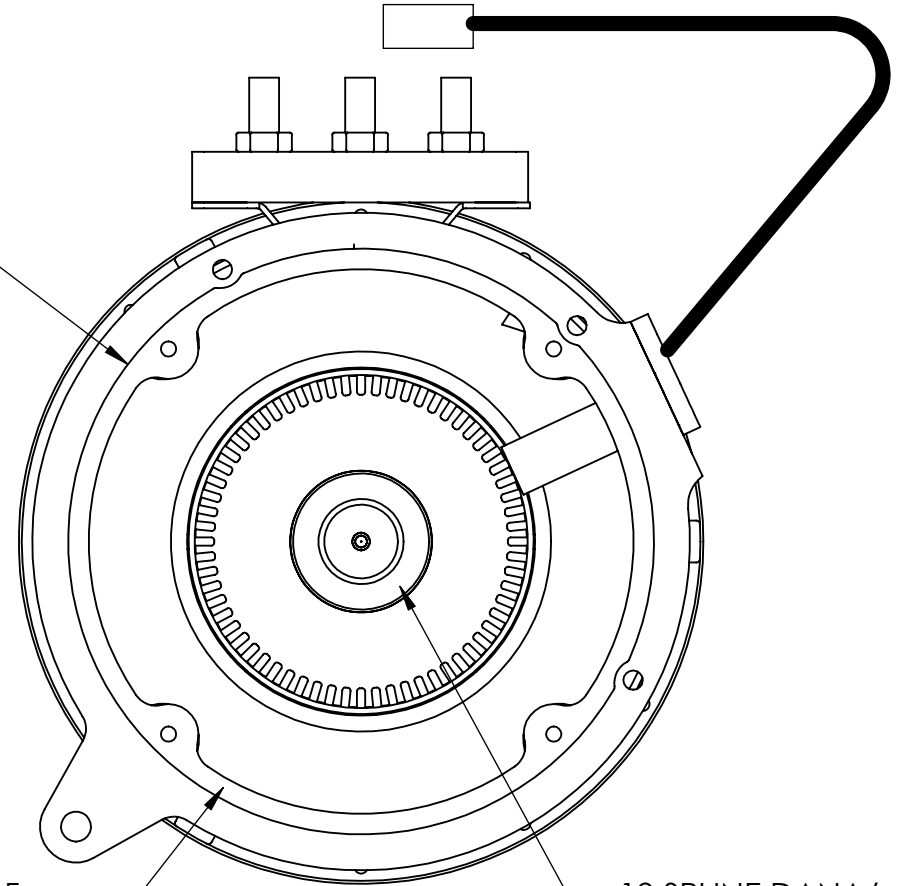

AC9-07.52

OPPOSITE
DRIVE END

Ø6.10
REGISTER

GRAZIANO GOLF
CAR STYLE ADAPTER

DRIVE END

19 SPLINE DANA/
SPICER/GRAZIANO
COUPLER