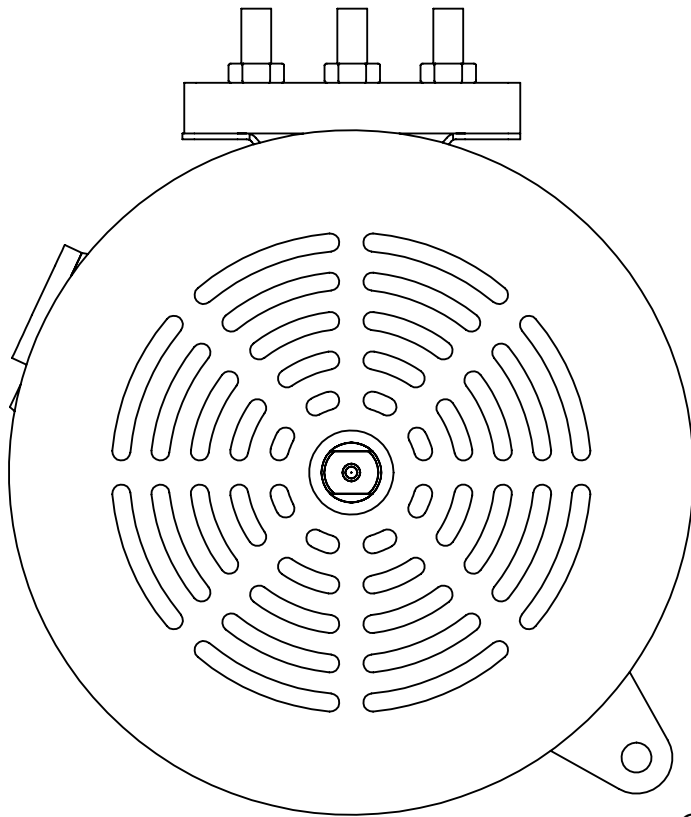

AC9-07.52

OPPOSITE
DRIVE END

Ø6.10
REGISTER

GRAZIANO GOLF
CAR STYLE ADAPTER

DRIVE END

19 SPLINE DANA/
SPICER/GRAZIANO
COUPLER