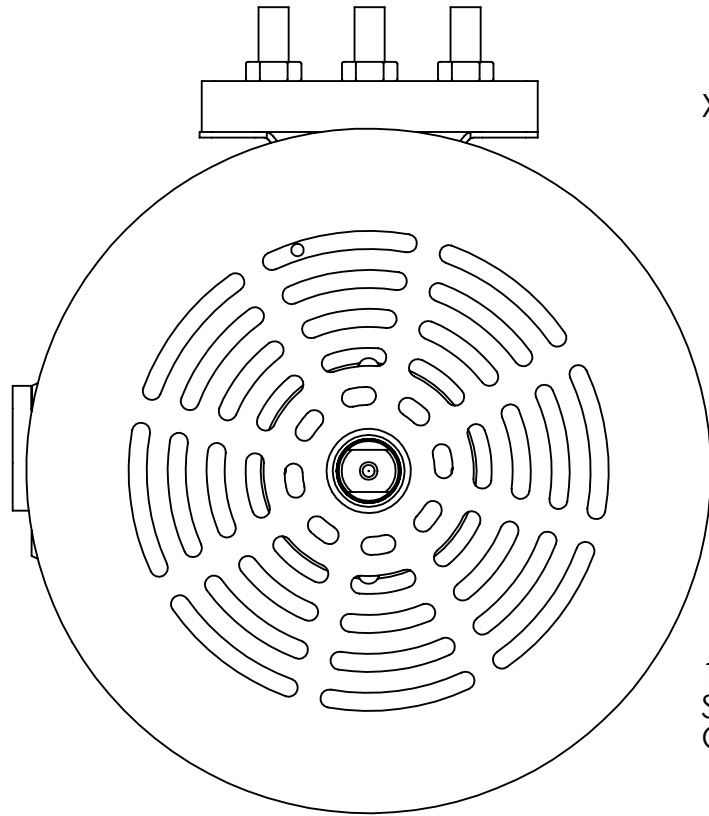

# AC9-08.52

OPPOSITE  
DRIVE END

REGISTER  
Ø 5.85  
X 0.160 DEEP

19 SPLINE DANA/  
SPICER/GRAZIANO  
COUPLER

DRIVE END

DANA/SPICER  
H12 GOLF CAR  
OR VANTAGE  
ADAPTER