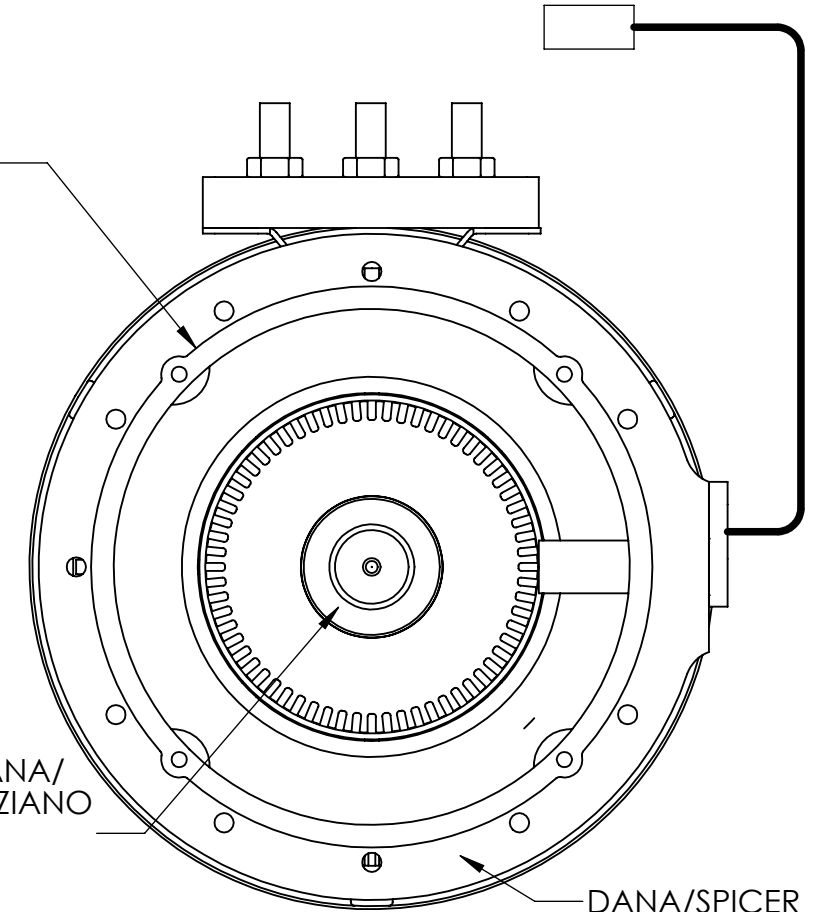

# AC9-08.52

OPPOSITE  
DRIVE END

REGISTER  
Ø 5.85  
X 0.160 DEEP

19 SPLINE DANA/  
SPICER/GRAZIANO  
COUPLER

DRIVE END

DANA/SPICER  
H12 GOLF CAR  
OR VANTAGE  
ADAPTER