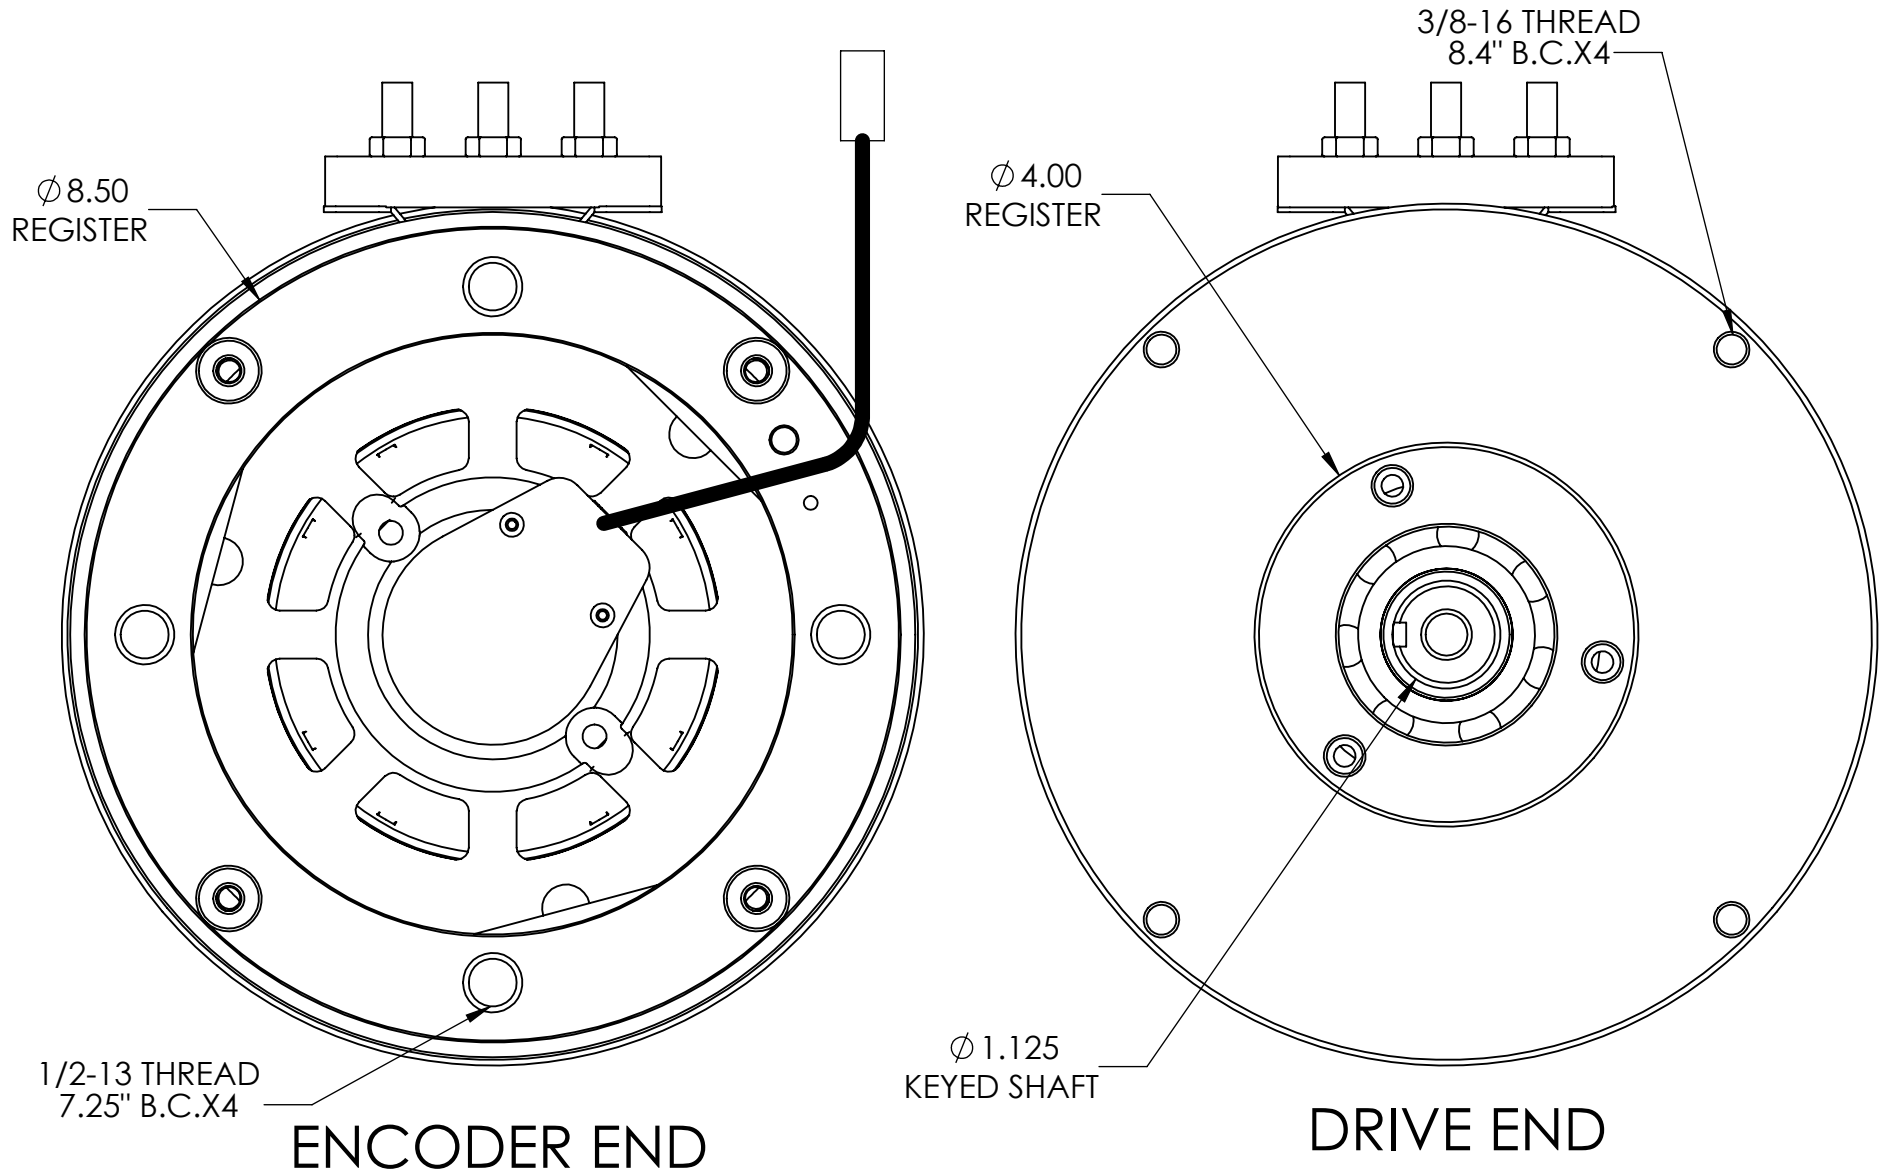

# AC50-27.28

AC50-27.28 Encoder Cables  
2= Original Miles style with 6 pin Duetsch DT Series connector, AC31-Encoder cable