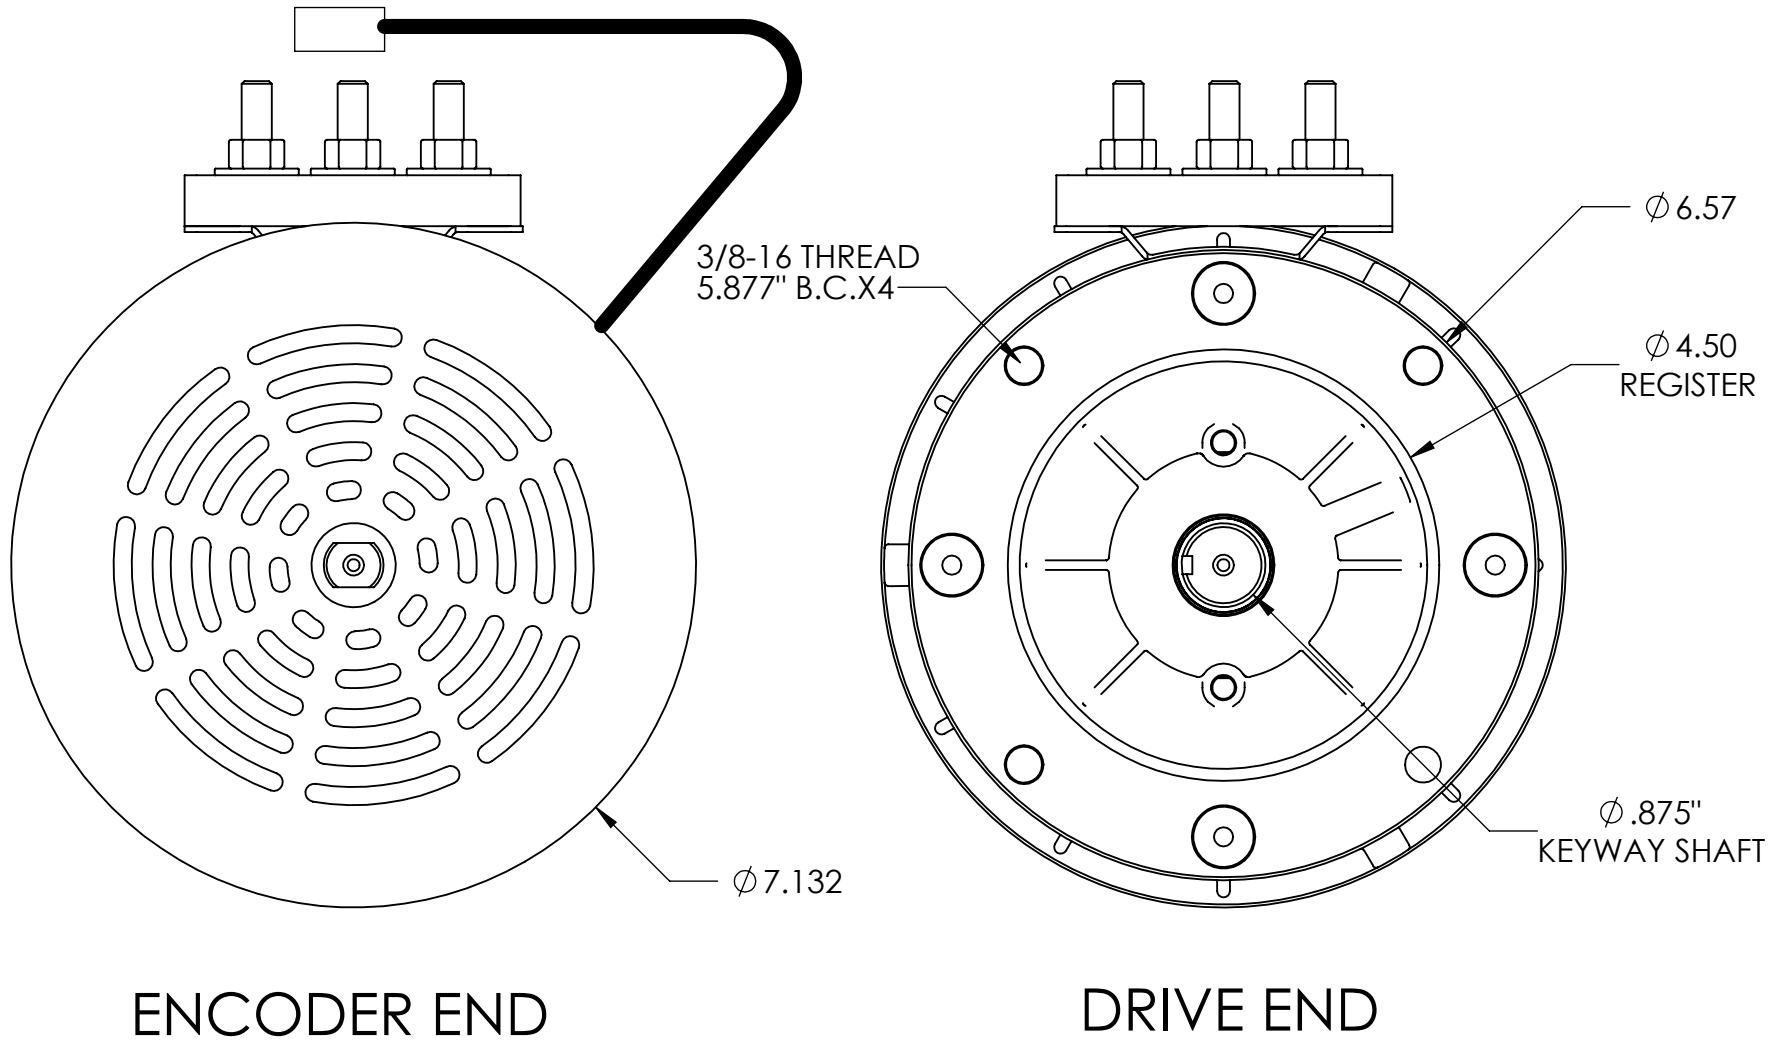

# AC20-03.27

AC20-03.27 Encoder Cables  
1=Original style with Molex Connector, Enc-002  
2= Original Miles style with 6 pin Duetsch DT Series connector, AC31-Encoder cable  
3= New Style golf car with 6 pin Duetsch DTM series connector, 1010-HP-001 encoder cable