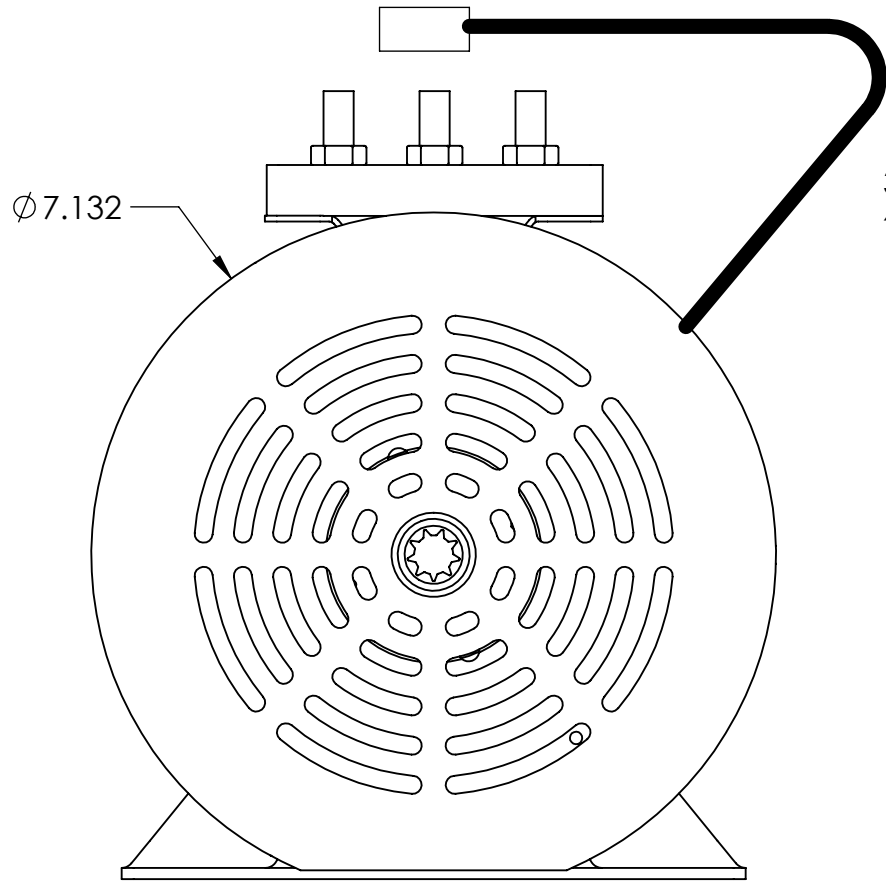

AC20-06.06

ENCODER END

3/8-16 THREAD
4.1875" B.C.X4

DRIVE END

AC20-06.06 Encoder Cables

3= New Style golf car with 6 pin Duetsch DTM series connector, 1010-HP-001 encoder cable