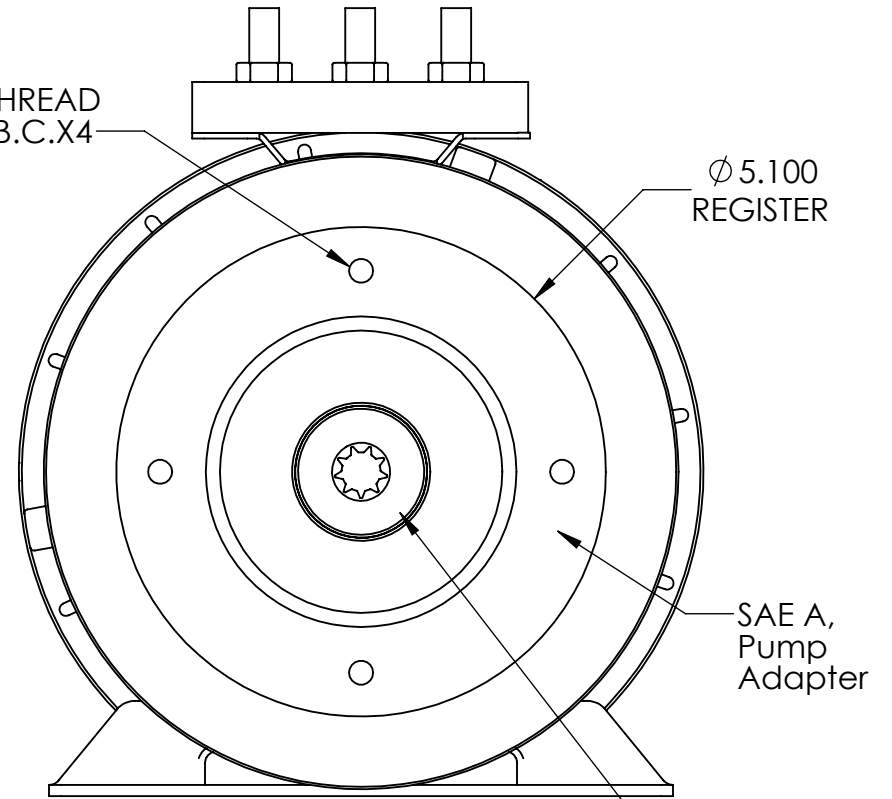

AC20-06.06

ENCODER END

3/8-16 THREAD
4.1875" B.C.X4

DRIVE END

AC20-06.06 Encoder Cables

3= New Style golf car with 6 pin Duetsch DTM series connector, 1010-HP-001 encoder cable