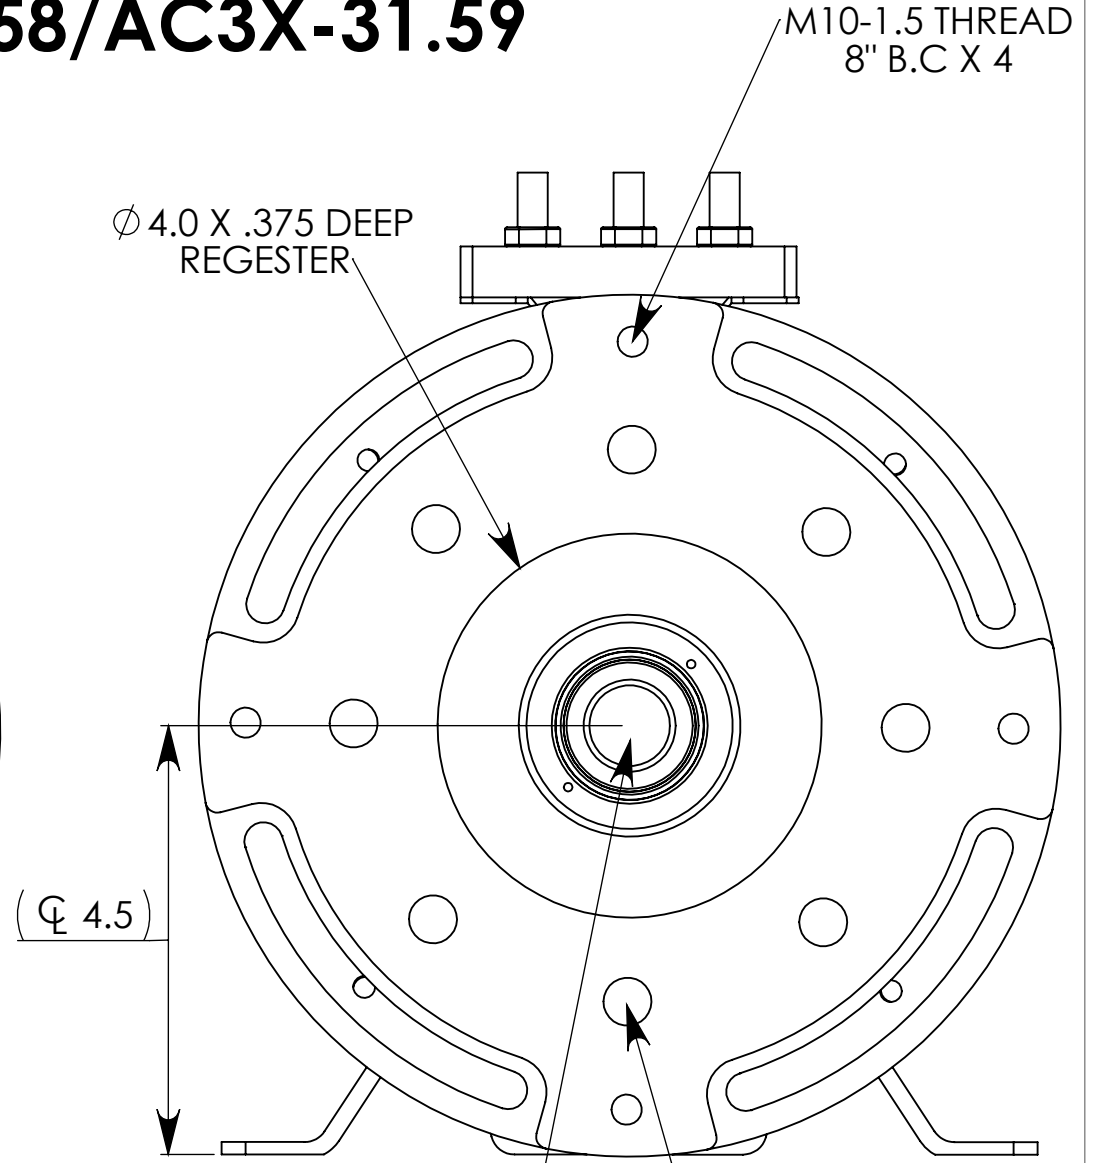

AC3X-31.58/AC3X-31.59

1/2-13 THREAD
7.25" B.C. X 4

AUX. END

58- SAE B 15T PUMP COUPLER
59- SAE B 13T PUMP COUPLER

1/2-13 THREAD
5.75" B.C. X 8

DRIVE END