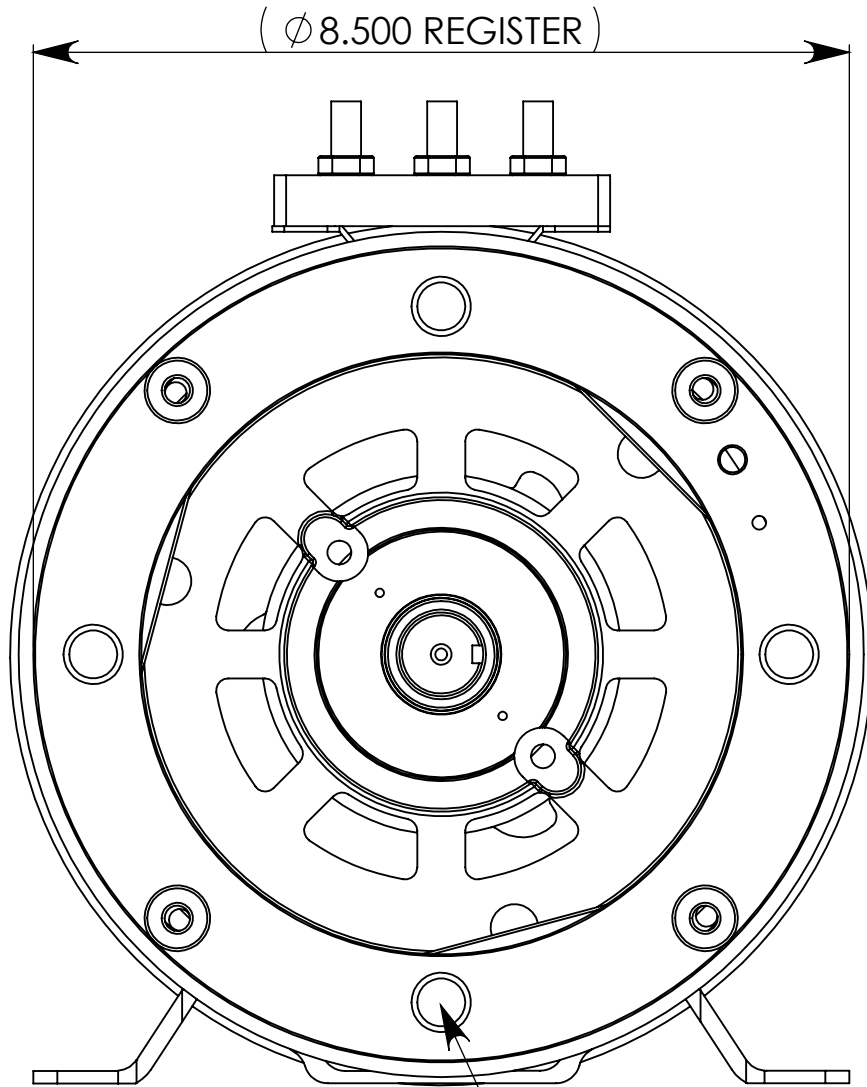

AC3X-31.58/AC3X-31.59

1/2-13 THREAD
7.25" B.C. X 4

AUX. END

58- SAE B 15T PUMP COUPLER
59- SAE B 13T PUMP COUPLER

1/2-13 THREAD
5.75" B.C. X 8

DRIVE END