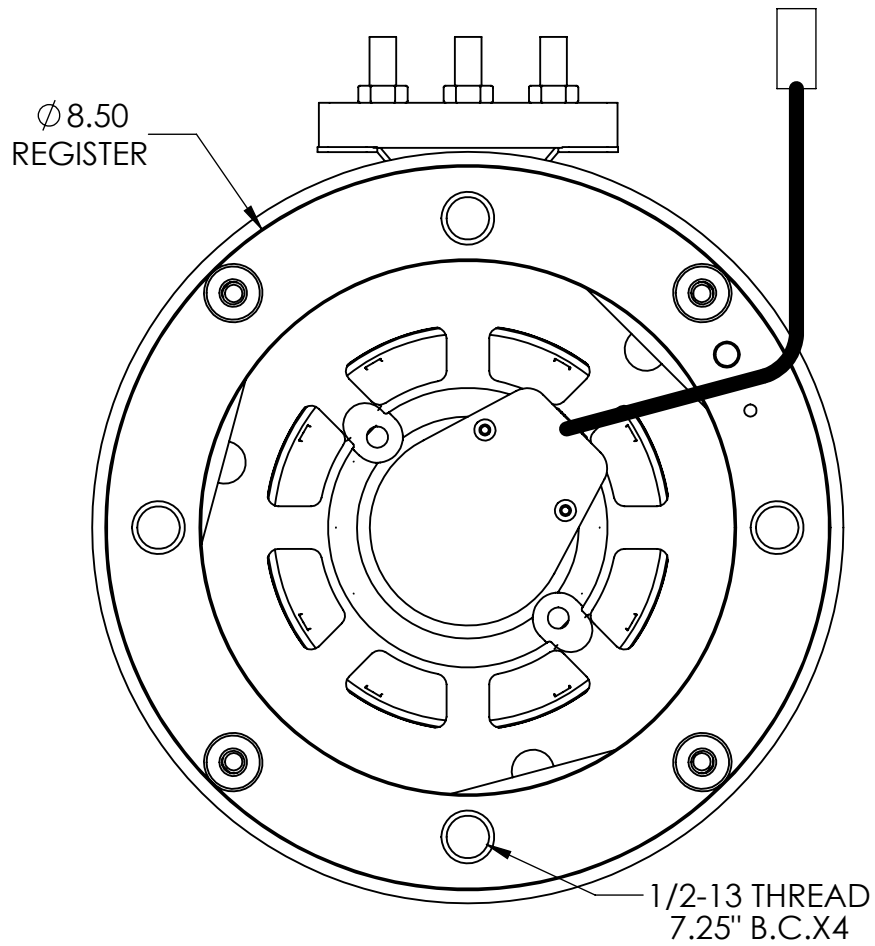

AC50-18.02

ENCODER END

DRIVE END

AC50-18.02 Encoder Cables
2= Original Miles style with 6 pin Duetsch DT Series connector, AC31-Encoder cable