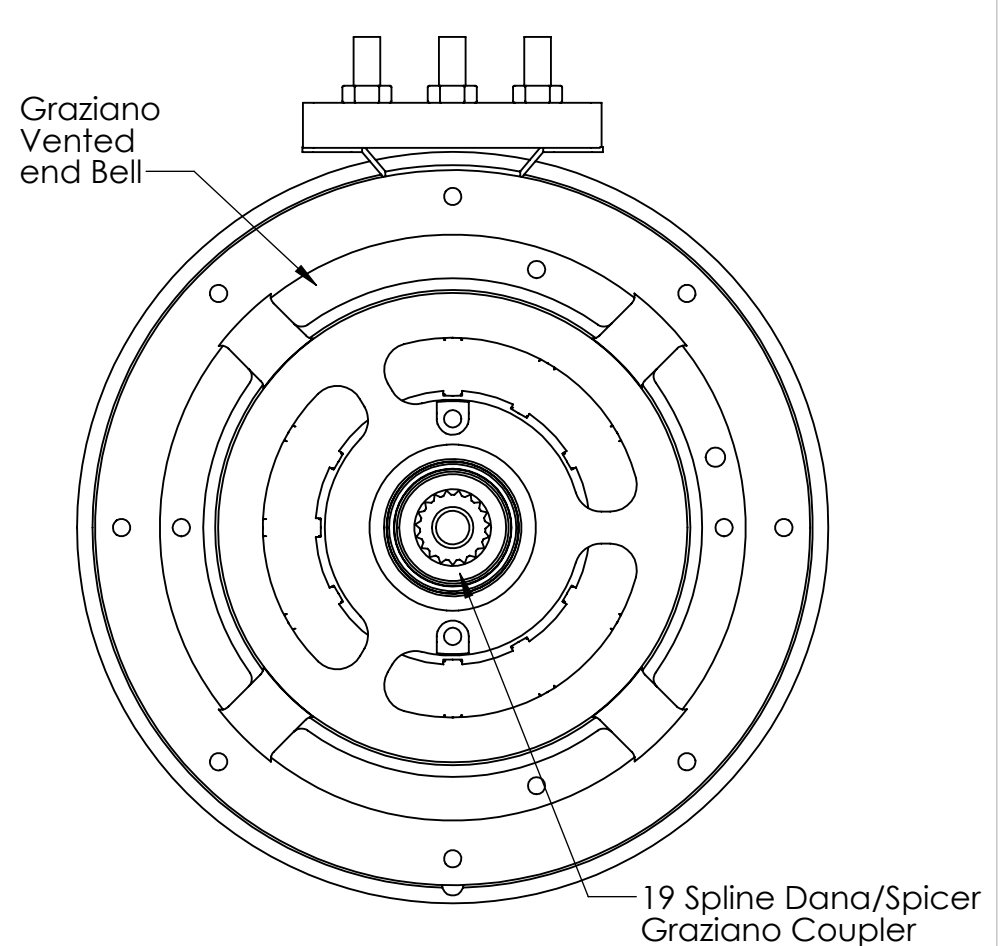

AC50-18.02

ENCODER END

DRIVE END

AC50-18.02 Encoder Cables
2= Original Miles style with 6 pin Duetsch DT Series connector, AC31-Encoder cable