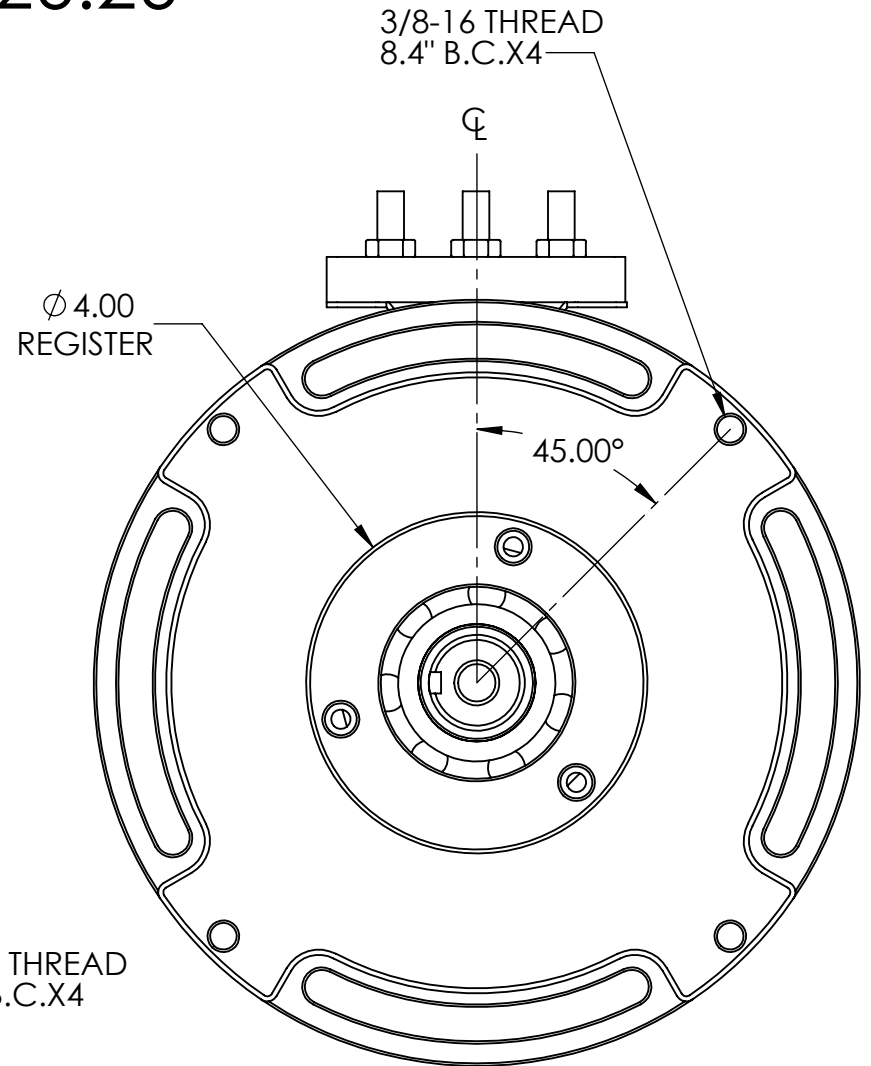

# AC50-26.26

ENCODER END

DRIVE END