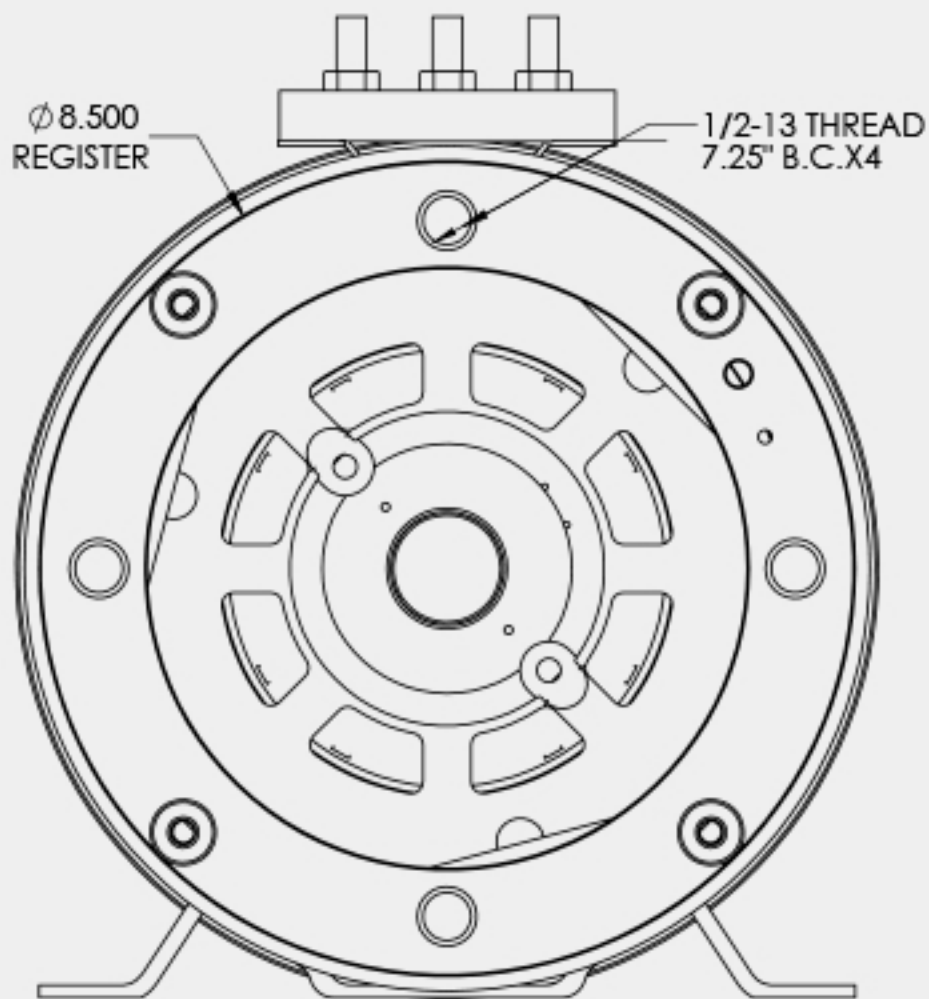

AC5X-31.08/AC5X-31.09

OPPOSITE
DRIVE END

DRIVE END

08- SAE B 15T PUMP COUP
09- SAE B 13T PUMP COUP