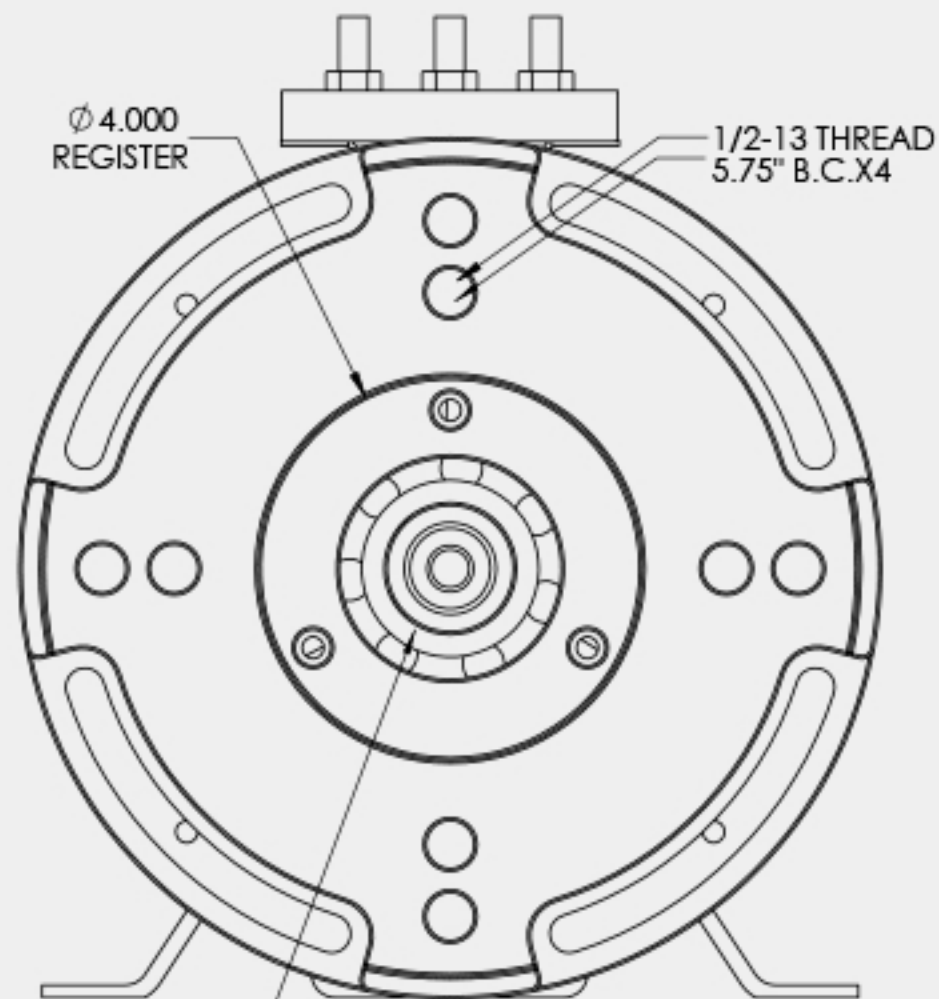

AC5X-31.08/AC5X-31.09

OPPOSITE
DRIVE END

DRIVE END

08- SAE B 15T PUMP COUP
09- SAE B 13T PUMP COUP