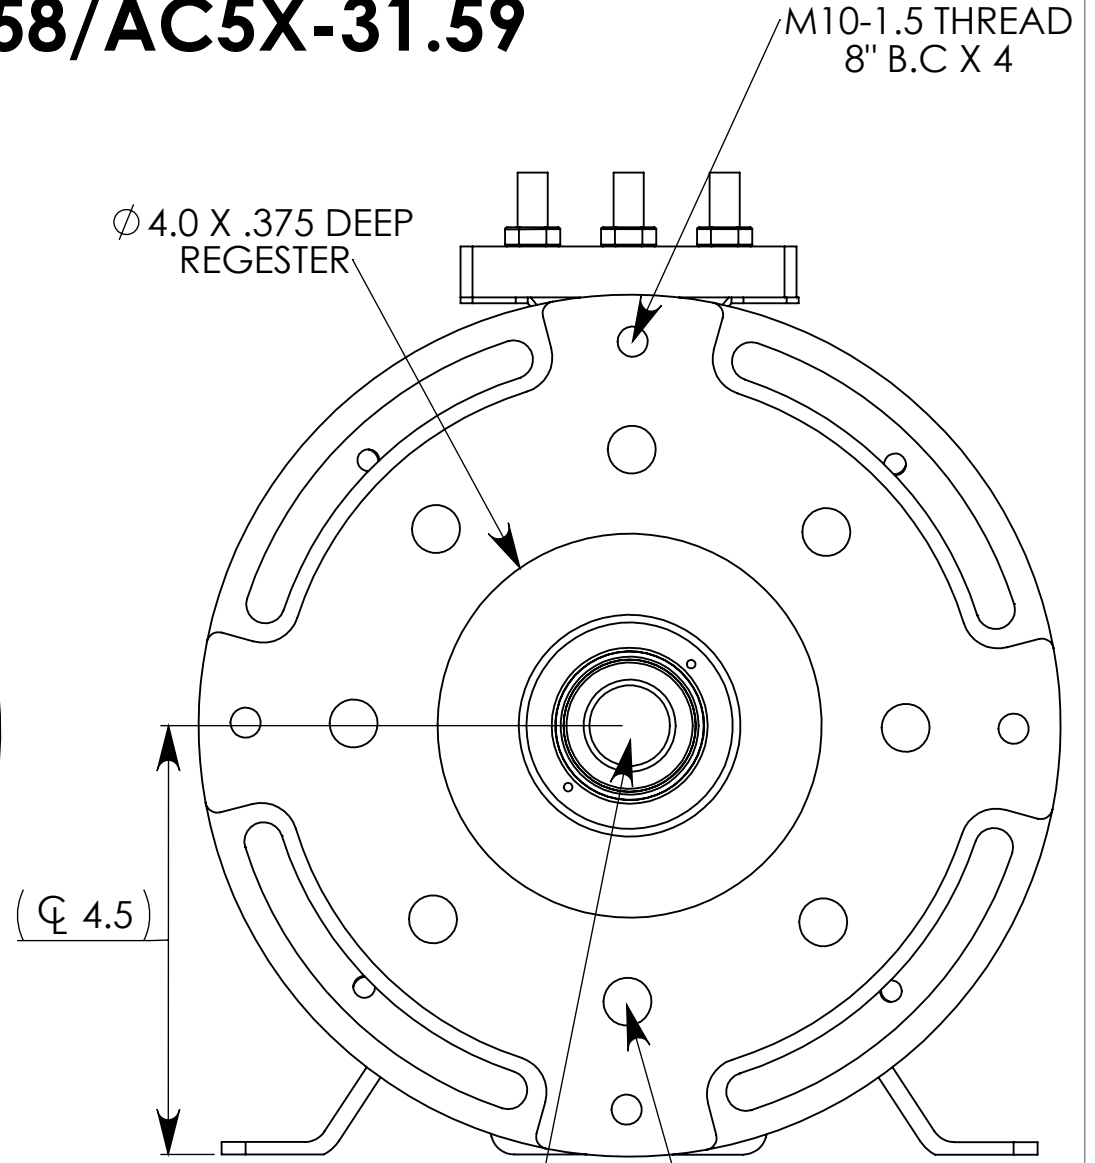

AC5X-31.58/AC5X-31.59

1/2-13 THREAD
7.25" B.C. X 4

AUX. END

58- SAE B 15T PUMP COUPLER
59- SAE B 13T PUMP COUPLER

1/2-13 THREAD
5.75" B.C. X 8

DRIVE END