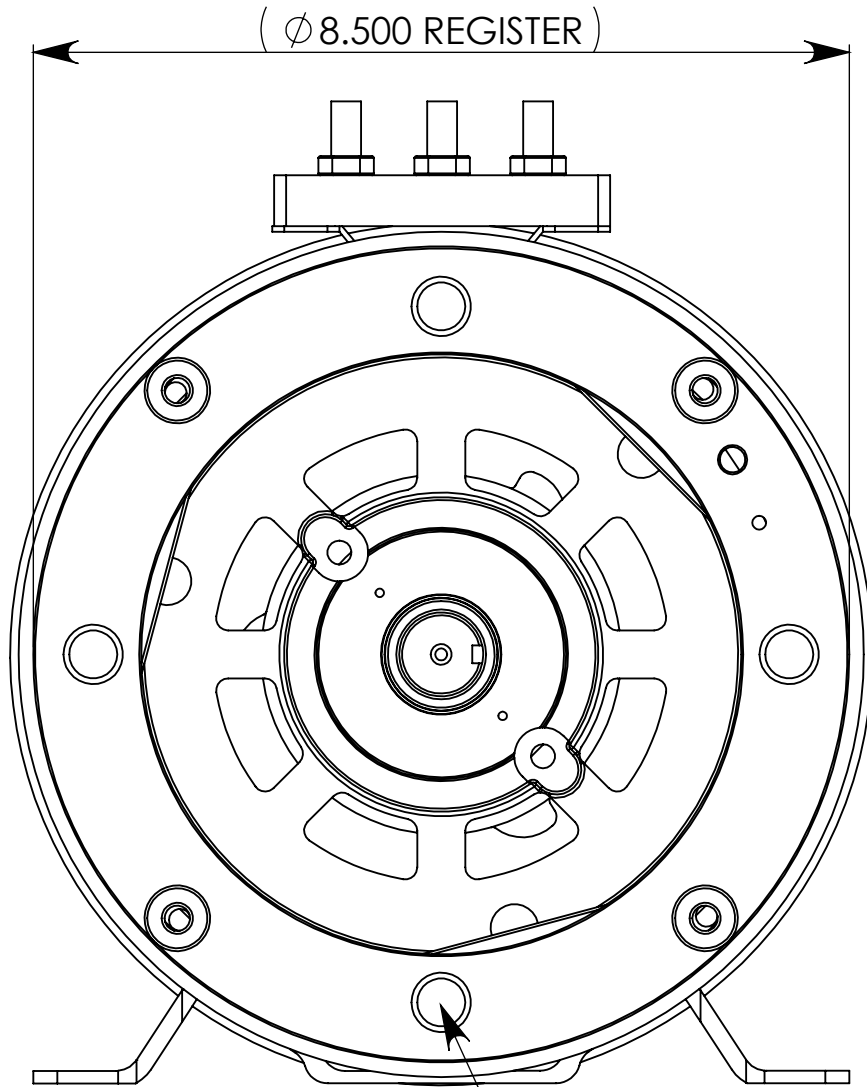

AC5X-31.58/AC5X-31.59

1/2-13 THREAD
7.25" B.C. X 4

AUX. END

58- SAE B 15T PUMP COUPLER
59- SAE B 13T PUMP COUPLER

1/2-13 THREAD
5.75" B.C. X 8

DRIVE END