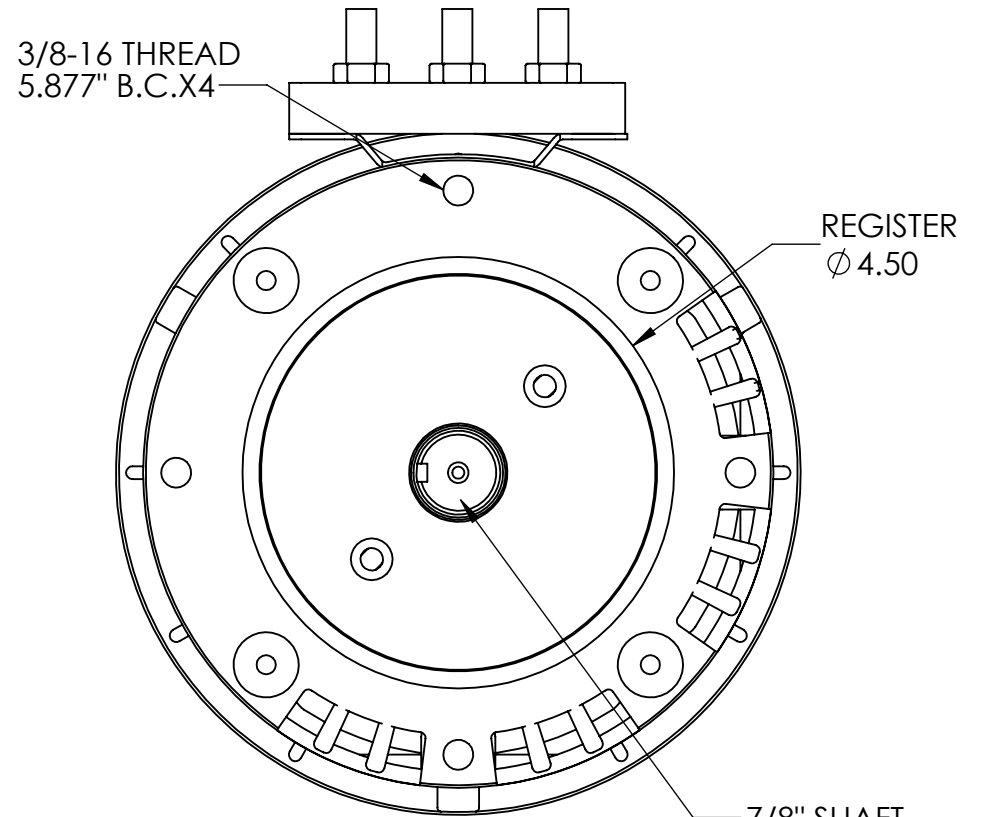

AC9-03.27/AC12-03.27/AC15-03.27

ENCODER END

DRIVE END

AC9-03.27 Encoder Cables

1=Original style with Molex Connector, Enc-002

3= New Style golf car with 6 pin Duetsch DTM series connector, 1010-HP-001 encoder cable

AC12-03.27 Encoder Cables

1=Original style with Molex Connector, Enc-002

AC15-03.27 Encoder Cables

1=Original style with Molex Connector, Enc-002

2= Original Miles style with 6 pin Duetsch DT Series connector, AC31-Encoder cable