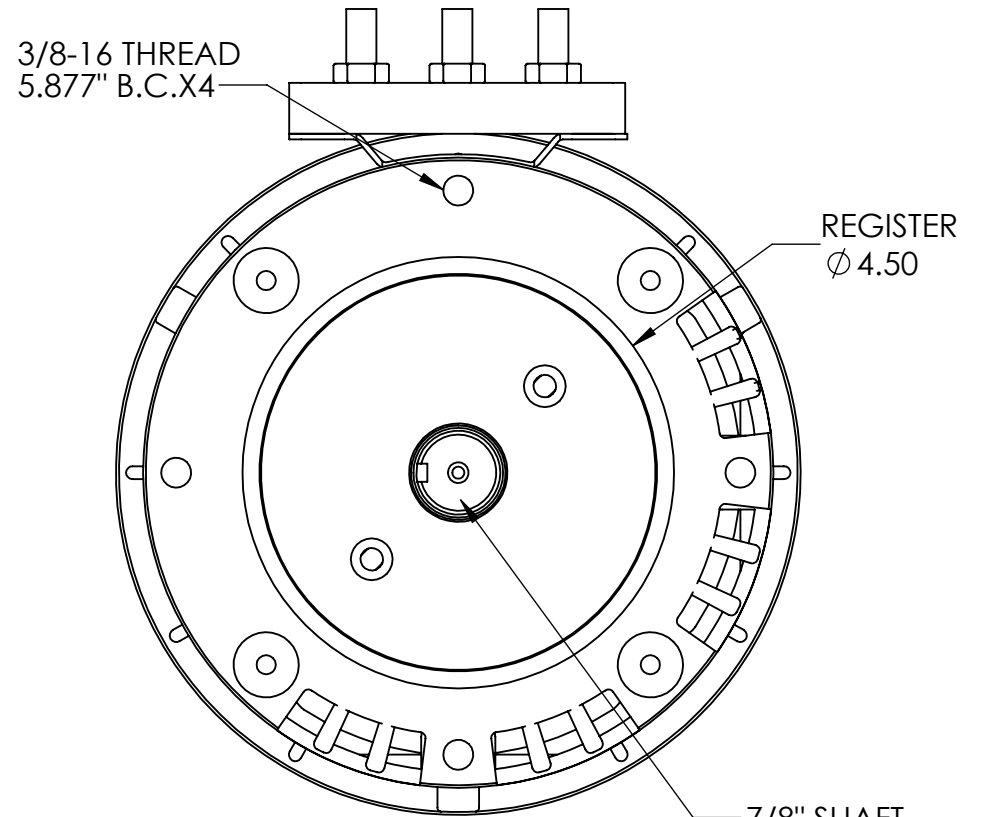

# AC9-03.27/AC12-03.27/AC15-03.27

ENCODER END

DRIVE END

## AC9-03.27 Encoder Cables

1=Original style with Molex Connector, Enc-002

3= New Style golf car with 6 pin Duetsch DTM series connector, 1010-HP-001 encoder cable

## AC12-03.27 Encoder Cables

1=Original style with Molex Connector, Enc-002

## AC15-03.27 Encoder Cables

1=Original style with Molex Connector, Enc-002

2= Original Miles style with 6 pin Duetsch DT Series connector, AC31-Encoder cable