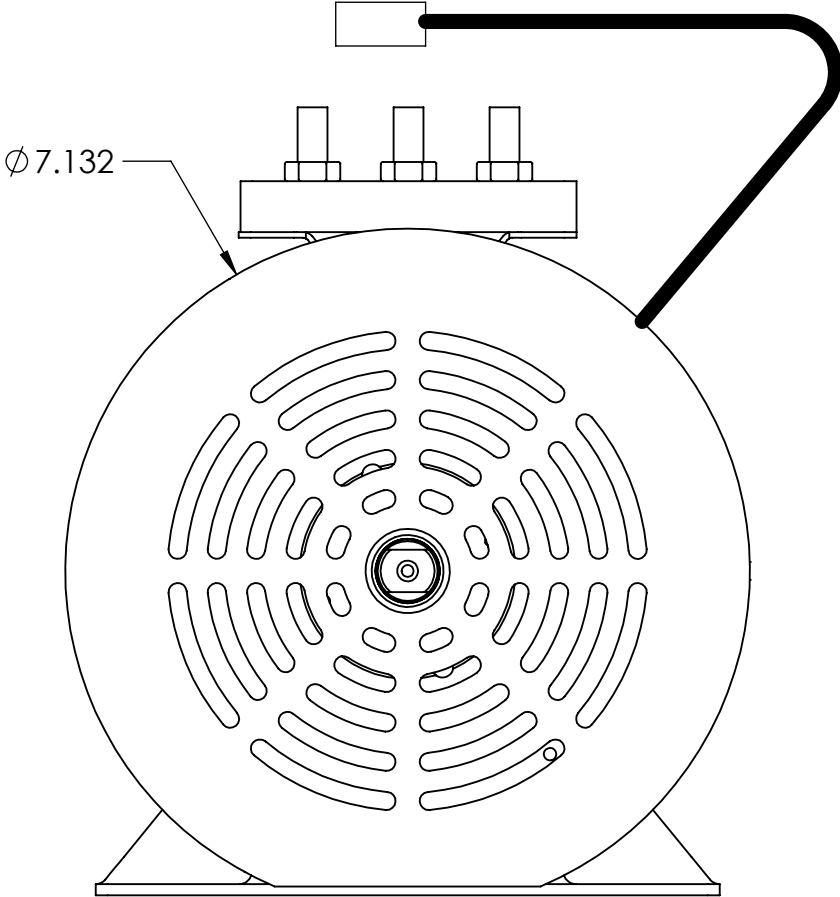

AC9-06.06

ENCODER END

DRIVE END

AC9-06.06 Encoder Cables
3= New Style golf car with 6 pin Duetsch DTM series connector, 1010-HP-001 encoder cable