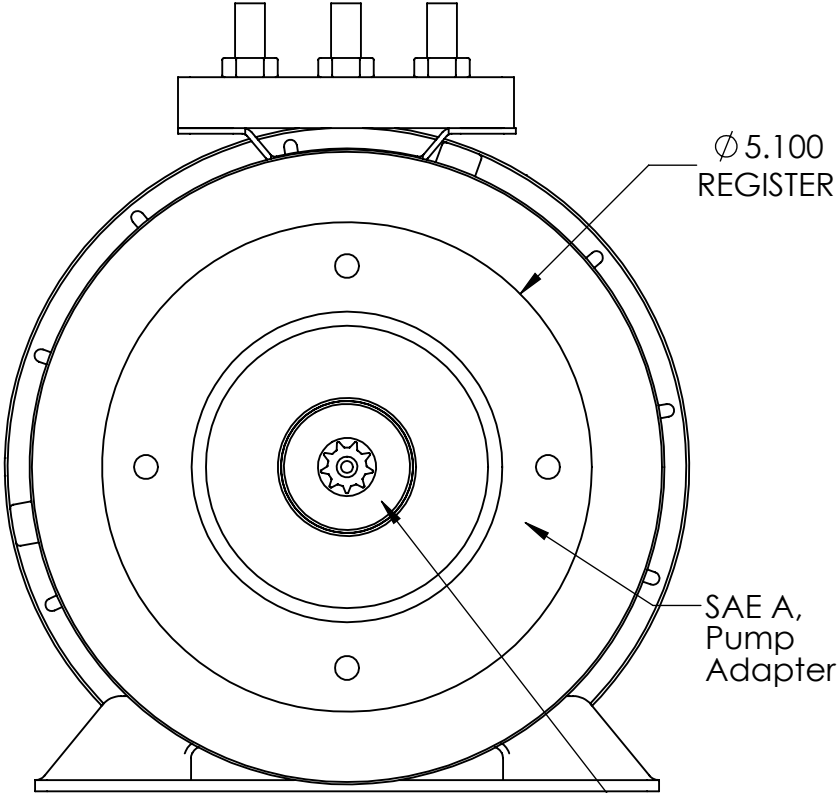

AC9-06.06

ENCODER END

DRIVE END

AC9-06.06 Encoder Cables
3= New Style golf car with 6 pin Duetsch DTM series connector, 1010-HP-001 encoder cable