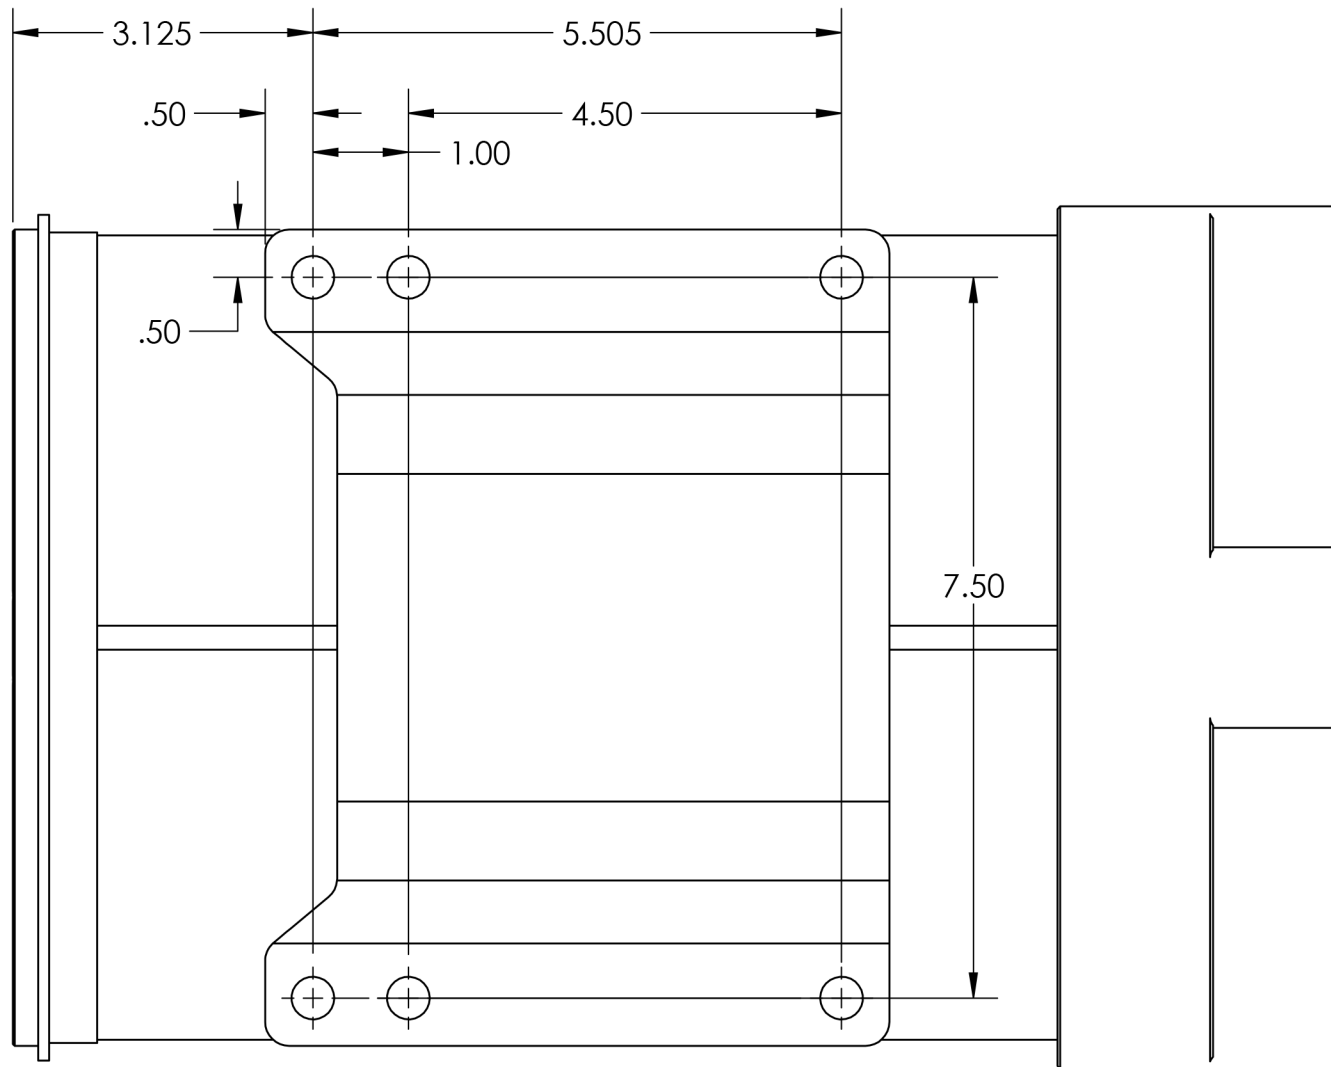

AC34/35-31.72 & AC34/35-31.73

BOTTOM VIEW
(MOUNTING LAYOUT)

72= 15 tooth, no auxiliary shaft, with base
73 = 13tooth, no auxiliary shaft, with base