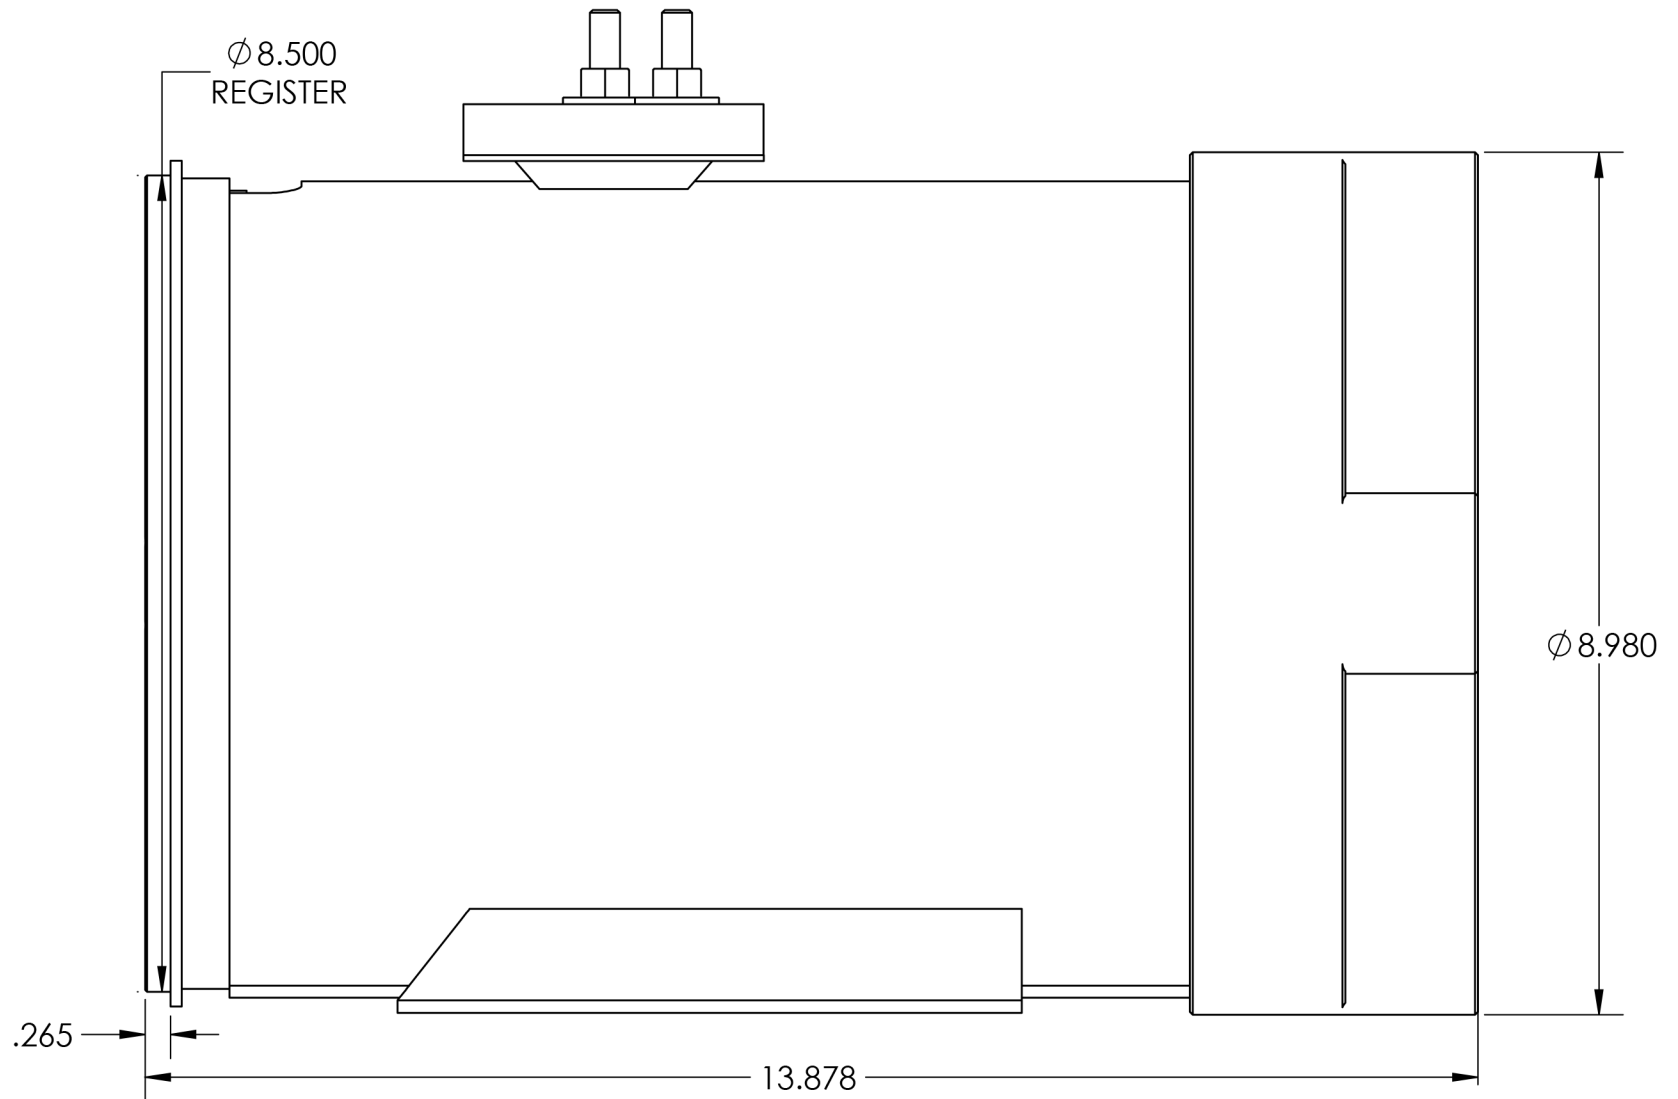

AC34/35-31.72 & AC34/35-31.73

72 = 15 tooth, no auxiliary shaft, with base
73 = 13tooth, no auxiliary shaft, with base

SIDE VIEW