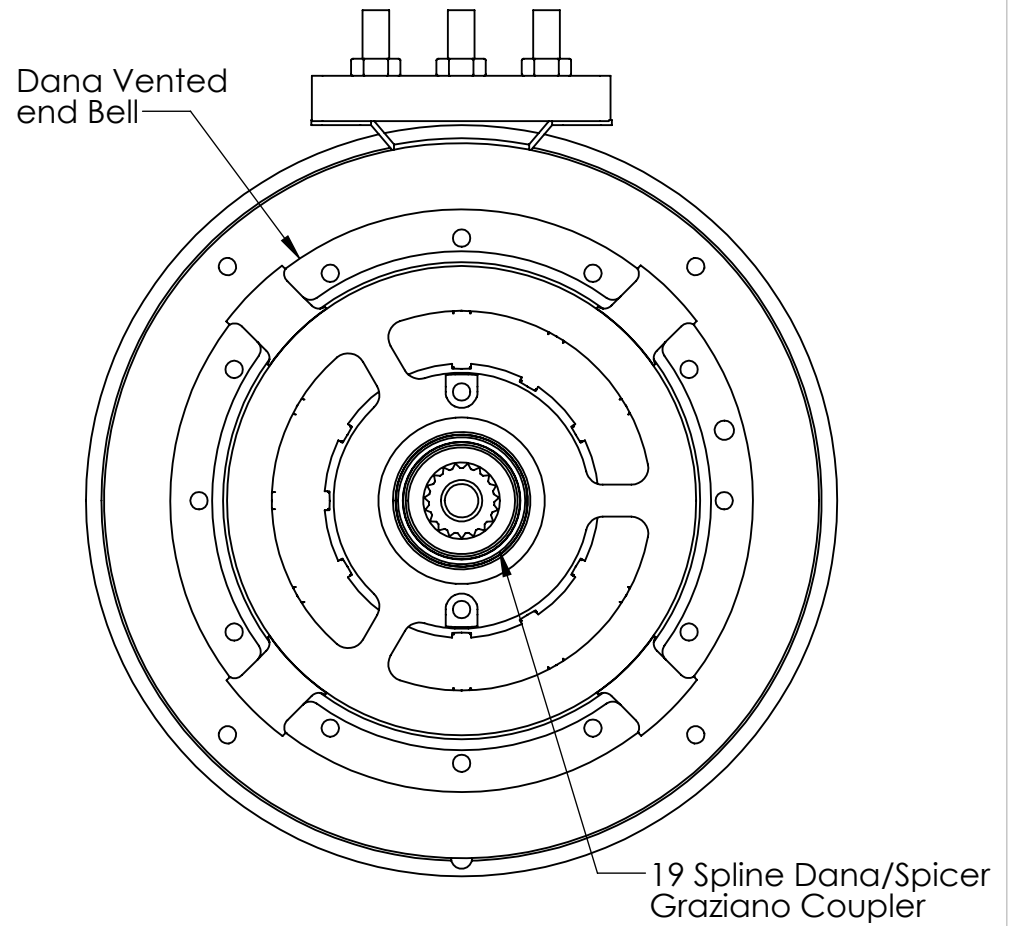

# AC50-16.02

ENCODER END

DRIVE END

AC50-16.02 Encoder Cables

1=Original style with Molex Connector, Enc-002

2= Original Miles style with 6 pin Duetsch DT Series connector, AC31-Encoder cable