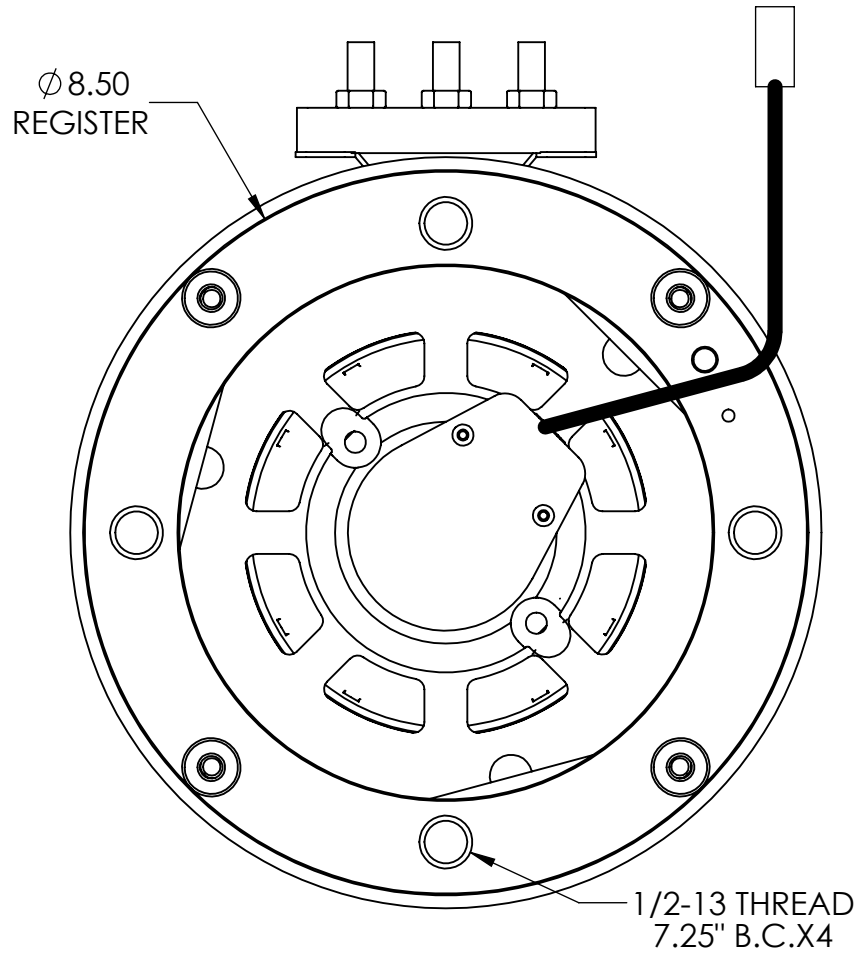

# AC50-16.02

ENCODER END

DRIVE END

AC50-16.02 Encoder Cables

1=Original style with Molex Connector, Enc-002

2= Original Miles style with 6 pin Duetsch DT Series connector, AC31-Encoder cable