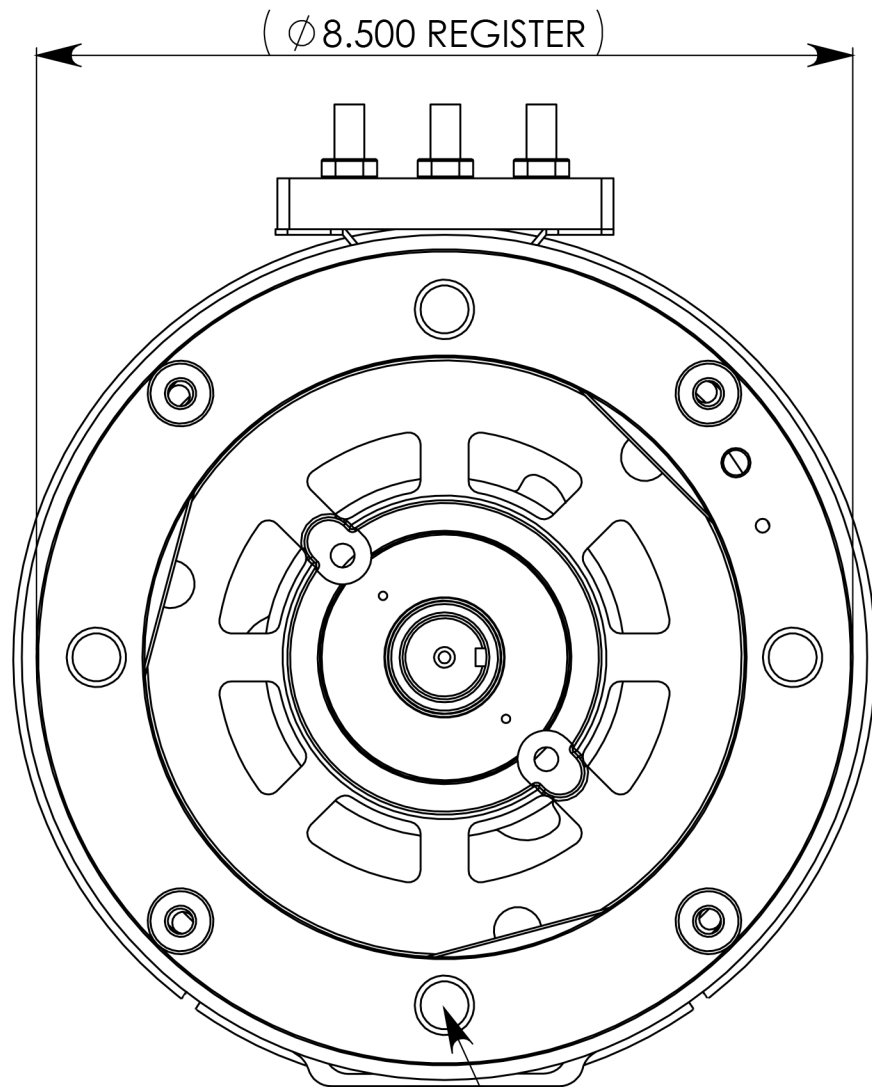

AC5X-31.70/AC5X-31.71

1/2-13 THREAD
7.25" B.C. X 4

AUX. END

Ø 4.0 X .375 DEEP
REGISTER

(Ø 4.5)

1/2-13 THREAD
5.75" B.C. X 8

70- SAE B 15 TOOTH PUMP COUPLER
71- SAE B 13 TOOTH PUMP COUPLER

DRIVE END