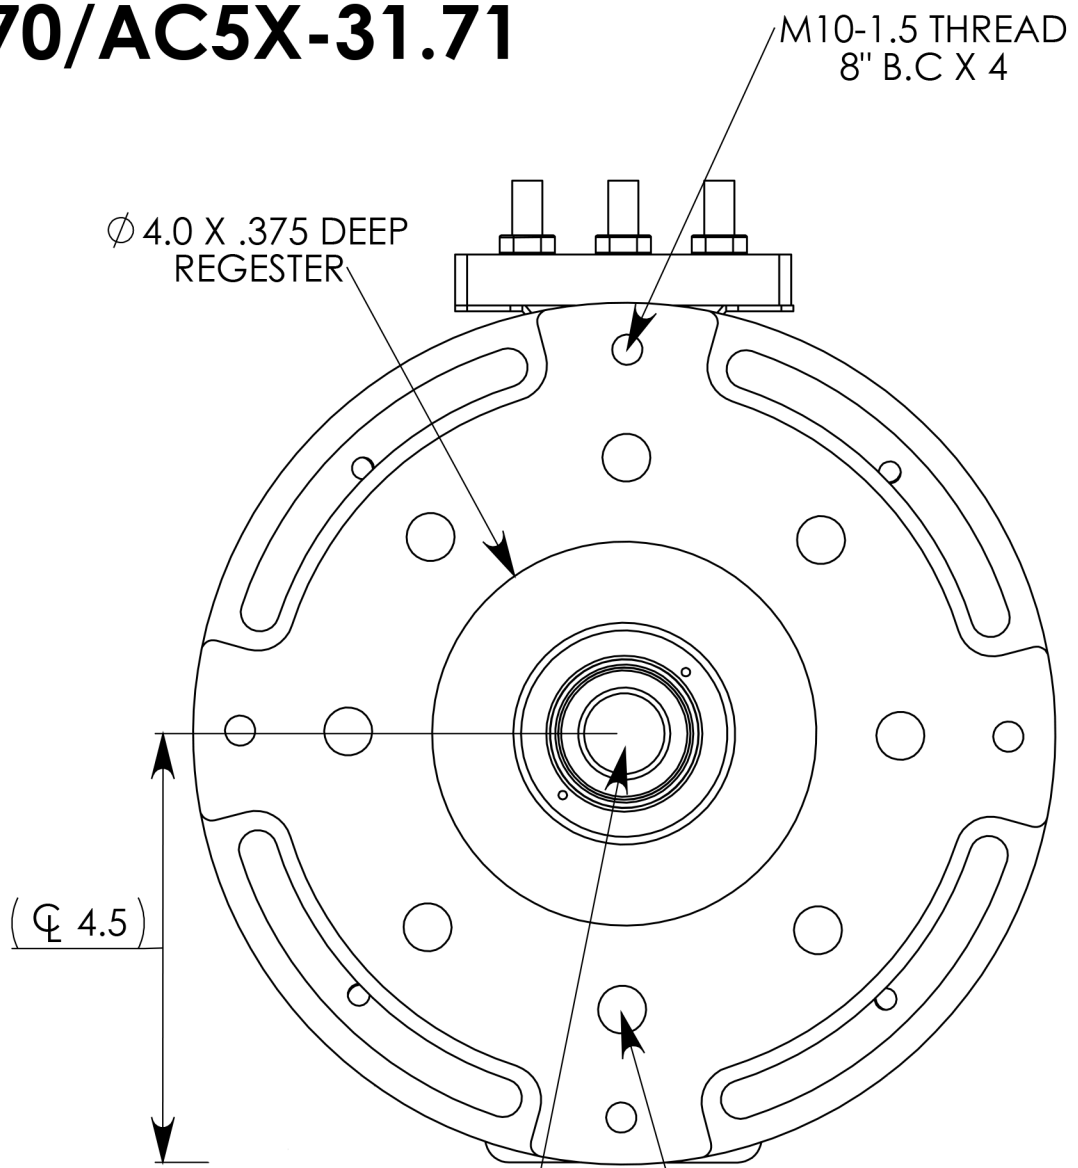

AC5X-31.70/AC5X-31.71

1/2-13 THREAD
7.25" B.C. X 4

AUX. END

Ø 4.0 X .375 DEEP
REGISTER

(Ø 4.5)

1/2-13 THREAD
5.75" B.C. X 8

70- SAE B 15 TOOTH PUMP COUPLER
71- SAE B 13 TOOTH PUMP COUPLER

DRIVE END