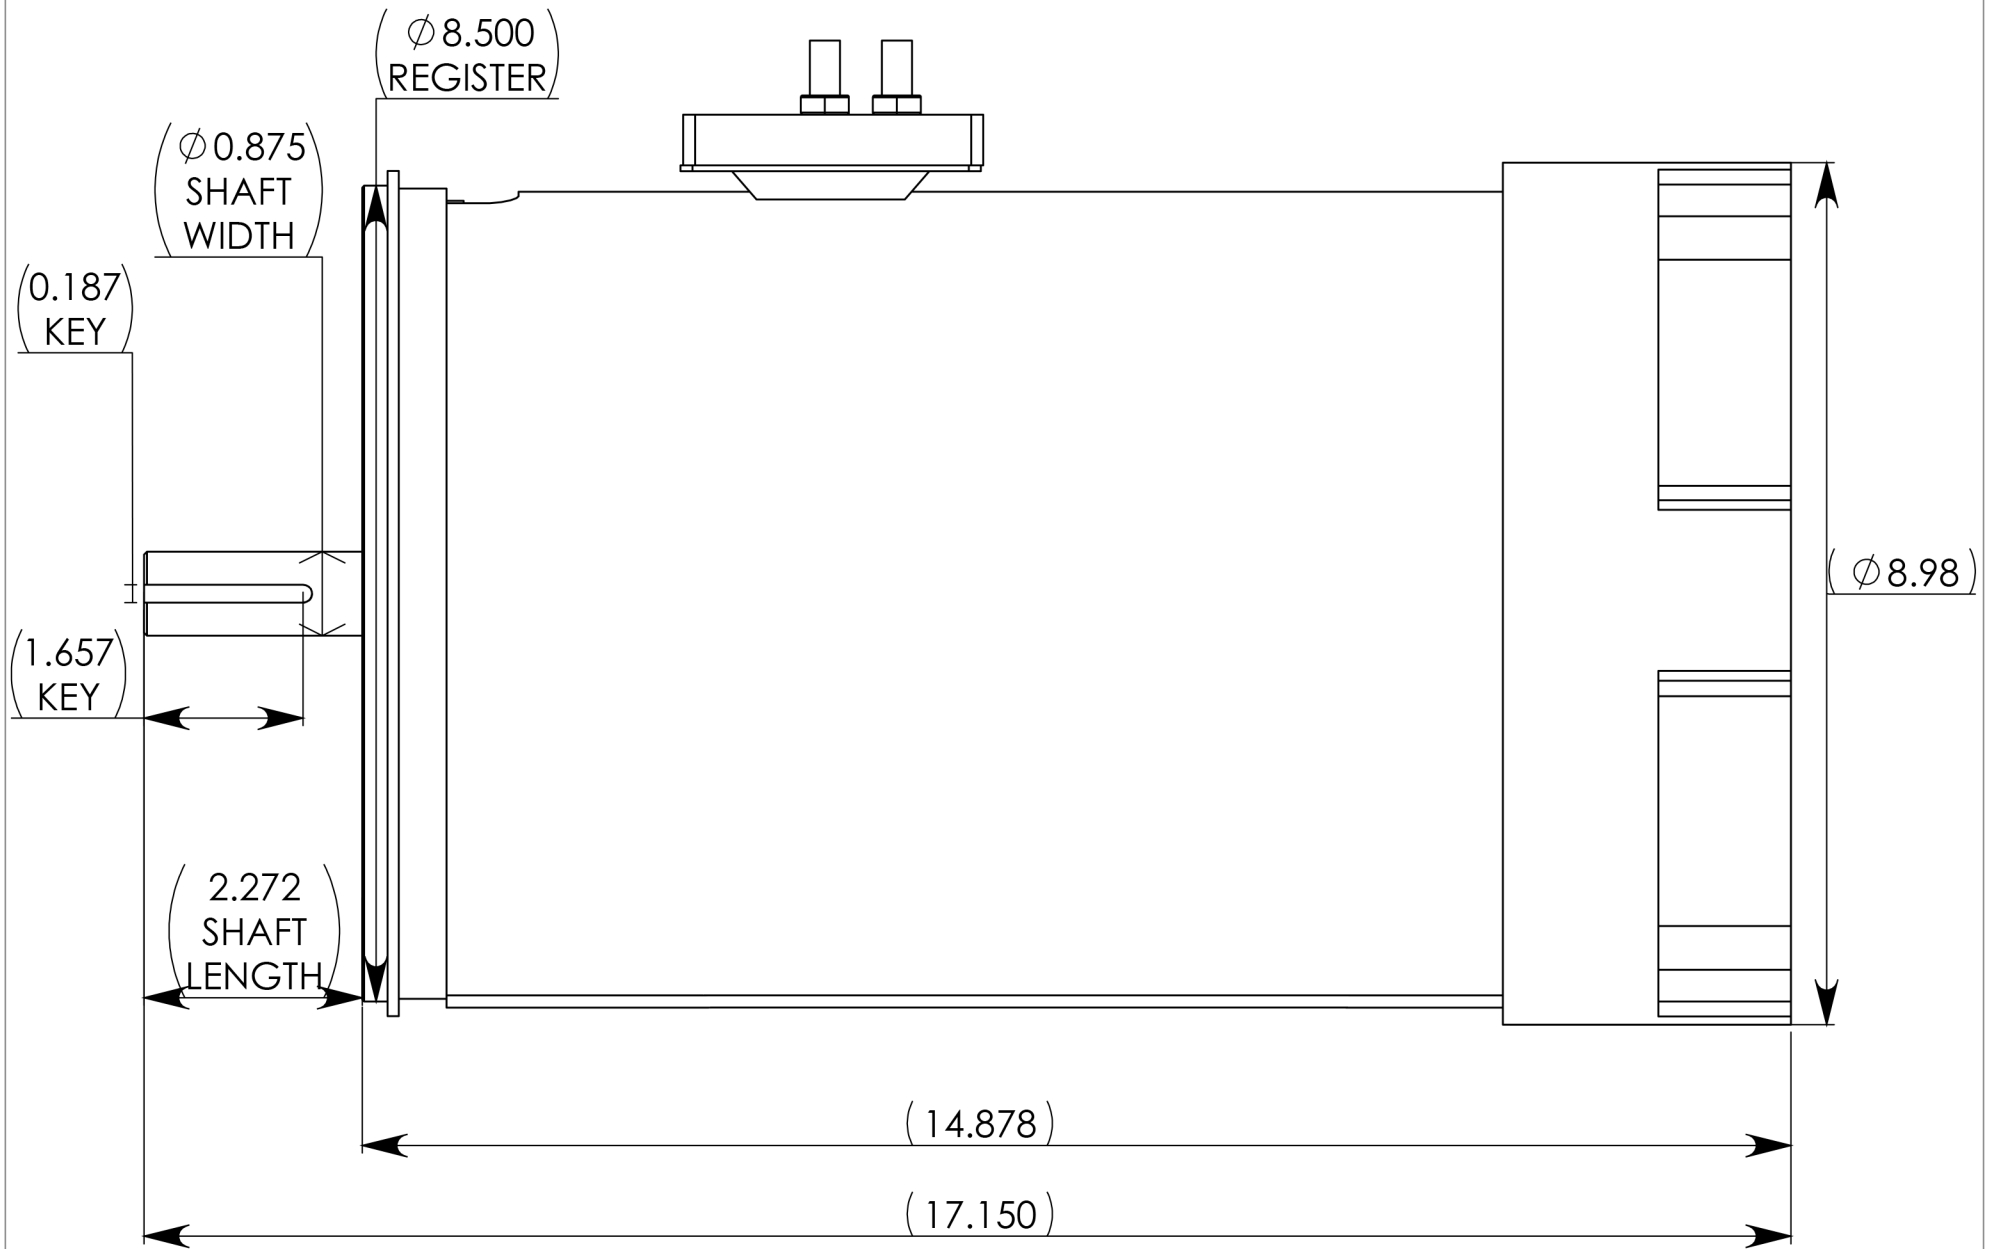

# AC5X-31.70/AC5X-31.71

70- 15 TOOTH COUPLER WITH AUXILIARY SHAFT  
71- 13 TOOTH COUPLER WITH AUXILIARY SHAFT

## SIDE VIEW